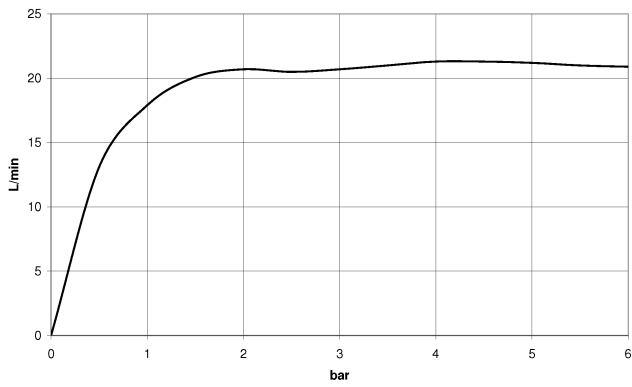

META Single-lever bath mixer for wall mounting with hand shower set - Matte Black

META

33 233 660

- spout: circular, air-enriched flow
- max. flow 14 l/min at 3 bar flow pressure
- Hand shower: COMPACT RAIN, max. flow rate 6.8 l/min (at 3 bar)
- complete hand shower set with anti-scale system
- automatic bath/shower diverter
- 202mm projection
- slide-on rosettes Ø 60 mm
- gauge 150 mm - 15 mm
- 1/2" connection
- metal shower hose 1250mm with integrated anti-twist protection
- shower holder rosette Ø 57mm

Intrinsic protection against back flow.

	Matte Black	33 233 660-33
	Chrome	33 233 660-00
	Brushed Platinum	33 233 660-06
	Dark Chrome	33 233 660-19
	Light Gold	33 233 660-26
	Brushed Light Gold	33 233 660-27
	Brushed Bronze	33 233 660-42
	Brushed Champagne (22kt Gold)	33 233 660-46
	Champagne (22kt Gold)	33 233 660-47
	Brushed Chrome	33 233 660-93
	Brushed Dark Platinum	33 233 660-99

33 233 660
mm [inches]

Flow rate chart

Certificates

Belgaqua_21-025- LGA_29687. WRAS_2207043.
27_1.

33 233 660
Parts for other
finishes can be found
here: Chrome

Spare parts list

No.	Item Number	Name	Quantity used	Delivery time
1	33 200 660-33	META Single-lever bath mixer for wall mounting without shower set - Matte Black	1	10
2	28 050 920-33	holder	1	-
Spare part can no longer be ordered, please order the replacement item				
3	90 30 02 072 00-33	Metal shower hose 1/2" x 3/8" x 1250 mm - Matte Black	1	30
4	90 12 11 140 30-33	shower	1	30