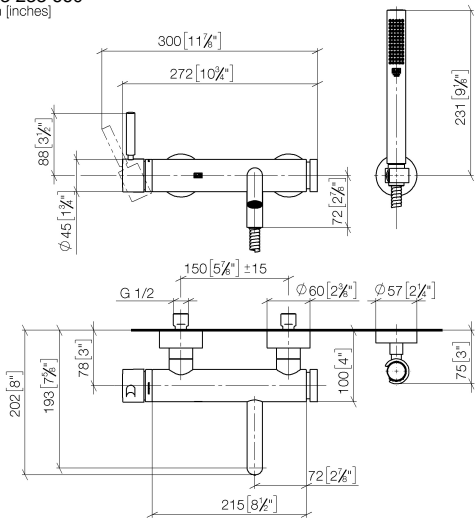

META Single-lever bath mixer for wall mounting with hand shower set - Matte Black

META

33 233 660

- spout: circular, air-enriched flow
- max. flow 14 l/min at 3 bar flow pressure
- Hand shower: COMPACT RAIN, max. flow rate 6.8 l/min (at 3 bar)
- complete hand shower set with anti-scale system
- automatic bath/shower diverter
- 202mm projection
- slide-on rosettes Ø 60 mm
- gauge 150 mm - 15 mm
- 1/2" connection
- metal shower hose 1250mm with integrated anti-twist protection
- shower holder rosette Ø 57mm

Intrinsic protection against back flow.

	Matte Black	33 233 660-33
	Chrome	33 233 660-00
	Brushed Platinum	33 233 660-06
	Dark Chrome	33 233 660-19
	Light Gold	33 233 660-26
	Brushed Light Gold	33 233 660-27
	Brushed Bronze	33 233 660-42
	Brushed Champagne (22kt Gold)	33 233 660-46
	Champagne (22kt Gold)	33 233 660-47
	Brushed Chrome	33 233 660-93
	Brushed Dark Platinum	33 233 660-99

33 233 660
mm [inches]

Flow rate chart

Certificates

Belgaqua_21-025- LGA_29687. WRAS_2207043.
27_1.

33 233 660
Parts for other
finishes can be found
here: Chrome

Spare parts list

No.	Item Number	Name	Quantity used	Delivery time
1	33 200 660-33	META Single-lever bath mixer for wall mounting without shower set - Matte Black	1	10
2	28 050 920-33	holder	1	-
Spare part can no longer be ordered, please order the replacement item				
3	90 30 02 072 00-33	Metal shower hose 1/2" x 3/8" x 1250 mm - Matte Black	1	30
4	90 12 11 140 30-33	shower	1	30