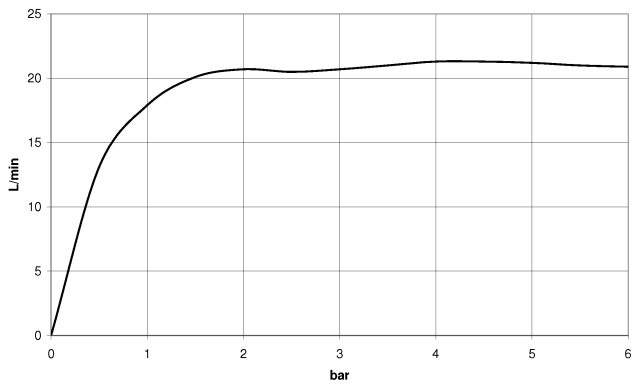

**META Single-lever bath mixer for wall mounting with hand shower set -  
Brushed Bronze**

META

33 233 660

- spout: circular, air-enriched flow
- max. flow 14 l/min at 3 bar flow pressure
- Hand shower: COMPACT RAIN, max. flow rate 6.8 l/min (at 3 bar)
- complete hand shower set with anti-scale system
- automatic bath/shower diverter
- 202mm projection
- slide-on rosettes Ø 60 mm
- gauge 150 mm - 15 mm
- 1/2" connection
- metal shower hose 1250mm with integrated anti-twist protection
- shower holder rosette Ø 57mm

Intrinsic protection against back flow.

	Brushed Bronze	33 233 660-42
	Chrome	33 233 660-00
	Brushed Platinum	33 233 660-06
	Dark Chrome	33 233 660-19
	Light Gold	33 233 660-26
	Brushed Light Gold	33 233 660-27
	Matte Black	33 233 660-33
	Brushed Champagne (22kt Gold)	33 233 660-46
	Champagne (22kt Gold)	33 233 660-47
	Brushed Chrome	33 233 660-93
	Brushed Dark Platinum	33 233 660-99

**META Single-lever bath mixer for wall mounting with hand shower set -  
Brushed Bronze**

META

33 233 660  
mm [inches]

**Flow rate chart**

**Certificates**

LGA\_29687.

**META Single-lever bath mixer for wall mounting with hand shower set -  
Brushed Bronze**