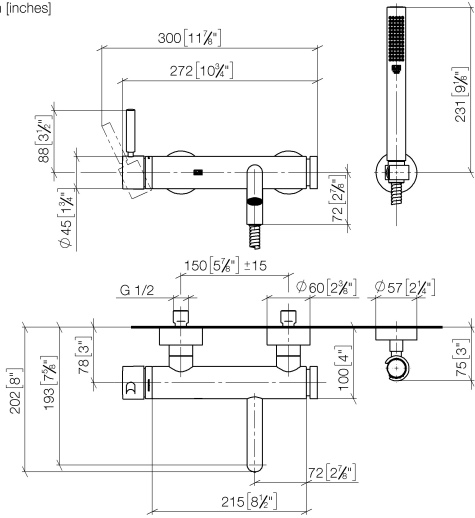

**META Single-lever bath mixer for wall mounting with hand shower set -  
Brushed Bronze**

META

33 233 660

- spout: circular, air-enriched flow
- max. flow 14 l/min at 3 bar flow pressure
- Hand shower: COMPACT RAIN, max. flow rate 6.8 l/min (at 3 bar)
- complete hand shower set with anti-scale system
- automatic bath/shower diverter
- 202mm projection
- slide-on rosettes Ø 60 mm
- gauge 150 mm - 15 mm
- 1/2" connection
- metal shower hose 1250mm with integrated anti-twist protection
- shower holder rosette Ø 57mm

**META Single-lever bath mixer for wall mounting with hand shower set -  
Brushed Bronze**

META

33 233 660  
mm [inches]

**Flow rate chart**

**Certificates**

LGA\_29687.

**META Single-lever bath mixer for wall mounting with hand shower set -  
Brushed Bronze**

META

33 233 660  
Parts for other  
finishes can be found  
here: Chrome

**Spare parts list**

No.	Item Number	Name	Quantity used	Delivery time
1	33 200 660-42	META Single-lever bath mixer for wall mounting without shower set - Brushed Bronze	1	30
2	28 050 920-42	holder	1	-
Spare part can no longer be ordered, please order the replacement item				
3	90 30 02 072 00-42	hose	1	30
4	90 12 11 140 30-42	shower	1	30