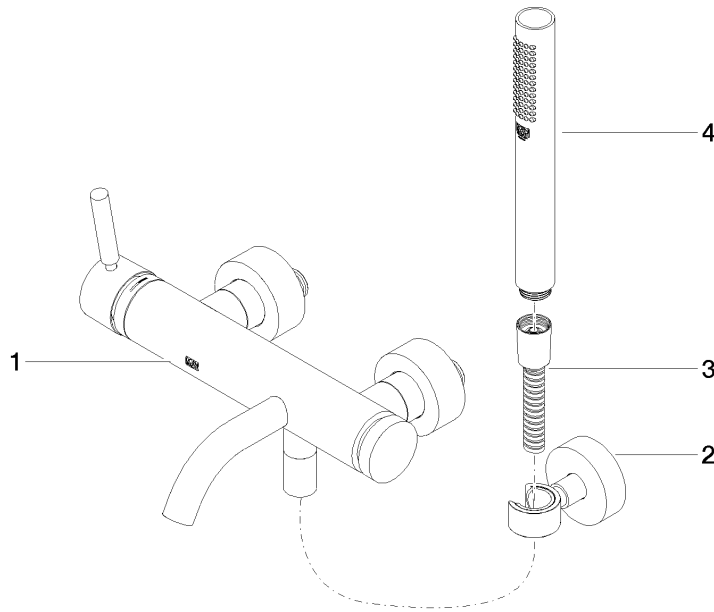

**META Single-lever bath mixer for wall mounting with hand shower set -  
Brushed Bronze**

META

33 233 660

- spout: circular, air-enriched flow
- max. flow 14 l/min at 3 bar flow pressure
- Hand shower: COMPACT RAIN, max. flow rate 6.8 l/min (at 3 bar)
- complete hand shower set with anti-scale system
- automatic bath/shower diverter
- 202mm projection
- slide-on rosettes Ø 60 mm
- gauge 150 mm - 15 mm
- 1/2" connection
- metal shower hose 1250mm with integrated anti-twist protection
- shower holder rosette Ø 57mm

**META Single-lever bath mixer for wall mounting with hand shower set -  
Brushed Bronze**

META

33 233 660  
mm [inches]

**Flow rate chart**

**Certificates**

LGA\_29687.

**META Single-lever bath mixer for wall mounting with hand shower set -  
Brushed Bronze**

META

33 233 660  
Parts for other  
finishes can be found  
here: Chrome

**Spare parts list**

No.	Item Number	Name	Quantity used	Delivery time
1	33 200 660-42	META Single-lever bath mixer for wall mounting without shower set - Brushed Bronze	1	30
2	28 050 920-42	holder	1	-
Spare part can no longer be ordered, please order the replacement item				
3	90 30 02 072 00-42	hose	1	30
4	90 12 11 140 30-42	shower	1	30