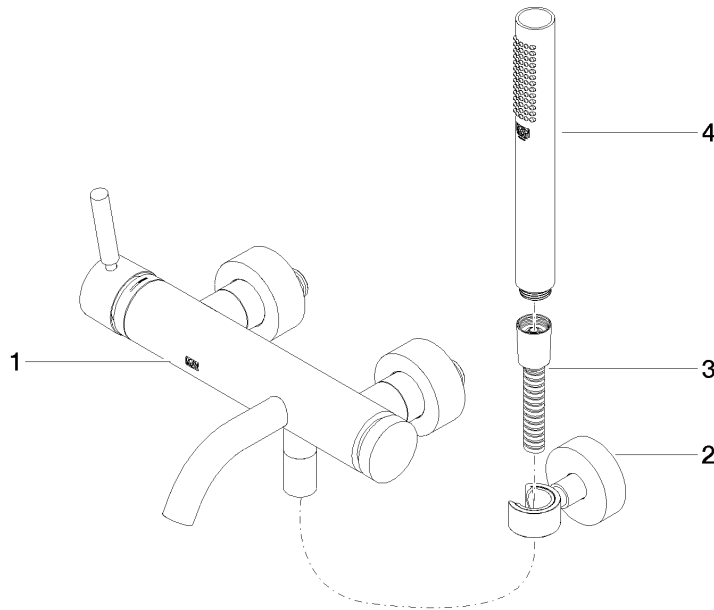

**META Single-lever bath mixer for wall mounting with hand shower set -
Brushed Champagne (22kt Gold)**

META

33 233 660

- spout: circular, air-enriched flow
- max. flow 14 l/min at 3 bar flow pressure
- Hand shower: COMPACT RAIN, max. flow rate 6.8 l/min (at 3 bar)
- complete hand shower set with anti-scale system
- automatic bath/shower diverter
- 202mm projection
- slide-on rosettes Ø 60 mm
- gauge 150 mm - 15 mm
- 1/2" connection
- metal shower hose 1250mm with integrated anti-twist protection
- shower holder rosette Ø 57mm

**META Single-lever bath mixer for wall mounting with hand shower set -
Brushed Champagne (22kt Gold)**

META

33 233 660
mm [inches]

Flow rate chart

Certificates

LGA_29687.

WRAS_2207043.

**META Single-lever bath mixer for wall mounting with hand shower set -
Brushed Champagne (22kt Gold)**

META

33 233 660
Parts for other
finishes can be found
here: [Chrome](#)

Spare parts list

No.	Item Number	Name	Quantity used	Delivery time
1	33 200 660-46	META Single-lever bath mixer for wall mounting without shower set - Brushed Champagne (22kt Gold)	1	30
2	28 050 920-46	holder	1	-
Spare part can no longer be ordered, please order the replacement item				
3	90 30 02 072 00-46	Metal shower hose 1/2" x 3/8" x 1250 mm - Brushed Champagne (22kt Gold)	1	30
4	90 12 11 140 30-46	shower	1	30