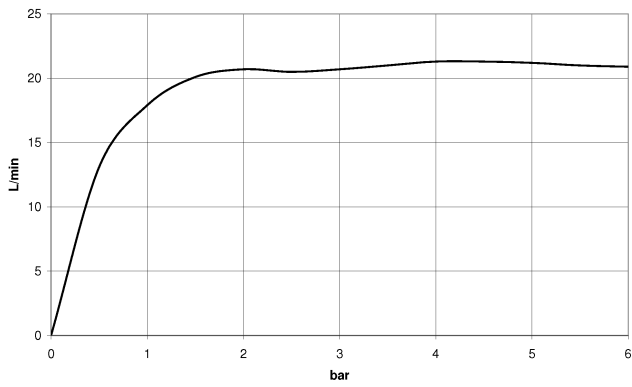

**META Single-lever bath mixer for wall mounting with hand shower set -
Brushed Champagne (22kt Gold)**

META

33 233 660

- spout: circular, air-enriched flow
- max. flow 14 l/min at 3 bar flow pressure
- Hand shower: COMPACT RAIN, max. flow rate 6.8 l/min (at 3 bar)
- complete hand shower set with anti-scale system
- automatic bath/shower diverter
- 202mm projection
- slide-on rosettes Ø 60 mm
- gauge 150 mm - 15 mm
- 1/2" connection
- metal shower hose 1250mm with integrated anti-twist protection
- shower holder rosette Ø 57mm

Intrinsic protection against back flow.

	Brushed Champagne (22kt Gold)	33 233 660-46
	Chrome	33 233 660-00
	Brushed Platinum	33 233 660-06
	Dark Chrome	33 233 660-19
	Light Gold	33 233 660-26
	Brushed Light Gold	33 233 660-27
	Matte Black	33 233 660-33
	Brushed Bronze	33 233 660-42
	Champagne (22kt Gold)	33 233 660-47
	Brushed Chrome	33 233 660-93
	Brushed Dark Platinum	33 233 660-99

**META Single-lever bath mixer for wall mounting with hand shower set -
Brushed Champagne (22kt Gold)**

META

33 233 660
mm [inches]

Flow rate chart

Certificates

LGA_29687.

WRAS_2207043.

**META Single-lever bath mixer for wall mounting with hand shower set -
Brushed Champagne (22kt Gold)**