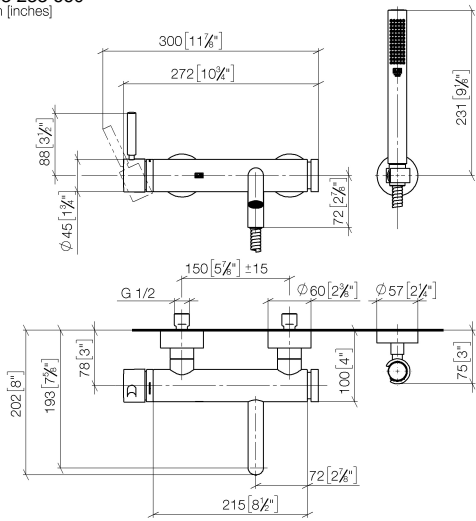

**META Single-lever bath mixer for wall mounting with hand shower set -
Brushed Champagne (22kt Gold)**

META

33 233 660

- spout: circular, air-enriched flow
- max. flow 14 l/min at 3 bar flow pressure
- Hand shower: COMPACT RAIN, max. flow rate 6.8 l/min (at 3 bar)
- complete hand shower set with anti-scale system
- automatic bath/shower diverter
- 202mm projection
- slide-on rosettes Ø 60 mm
- gauge 150 mm - 15 mm
- 1/2" connection
- metal shower hose 1250mm with integrated anti-twist protection
- shower holder rosette Ø 57mm

**META Single-lever bath mixer for wall mounting with hand shower set -
Brushed Champagne (22kt Gold)**

META

33 233 660
mm [inches]

Flow rate chart

Certificates

LGA_29687.

WRAS_2207043.

**META Single-lever bath mixer for wall mounting with hand shower set -
Brushed Champagne (22kt Gold)**

META

33 233 660
Parts for other
finishes can be found
here: [Chrome](#)

Spare parts list

No.	Item Number	Name	Quantity used	Delivery time
1	33 200 660-46	META Single-lever bath mixer for wall mounting without shower set - Brushed Champagne (22kt Gold)	1	30
2	28 050 920-46	holder	1	-
Spare part can no longer be ordered, please order the replacement item				
3	90 30 02 072 00-46	Metal shower hose 1/2" x 3/8" x 1250 mm - Brushed Champagne (22kt Gold)	1	30
4	90 12 11 140 30-46	shower	1	30