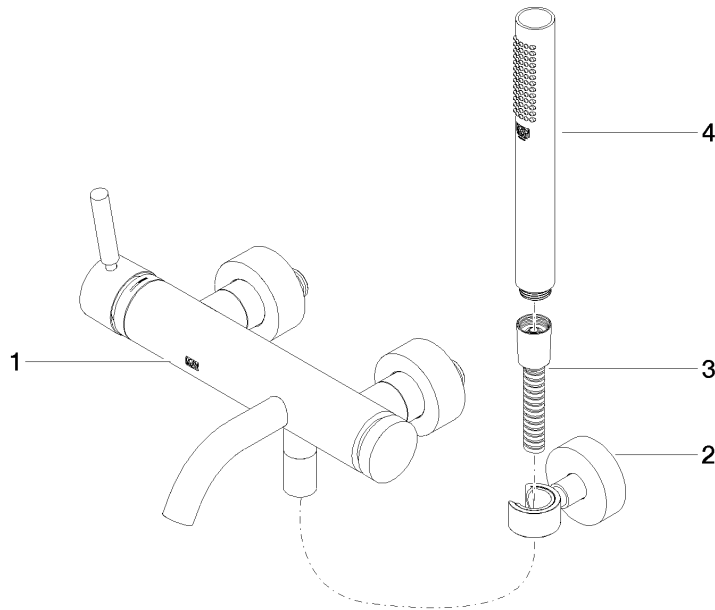

**META Single-lever bath mixer for wall mounting with hand shower set -
Brushed Chrome**

META

33 233 660

- spout: circular, air-enriched flow
- max. flow 14 l/min at 3 bar flow pressure
- Hand shower: COMPACT RAIN, max. flow rate 6.8 l/min (at 3 bar)
- complete hand shower set with anti-scale system
- automatic bath/shower diverter
- 202mm projection
- slide-on rosettes Ø 60 mm
- gauge 150 mm - 15 mm
- 1/2" connection
- metal shower hose 1250mm with integrated anti-twist protection
- shower holder rosette Ø 57mm

**META Single-lever bath mixer for wall mounting with hand shower set -
Brushed Chrome**

META

33 233 660
mm [inches]

Flow rate chart

Certificates

Belgaqua_21-025- LGA_29687. WRAS_2207043.
27_1.

33 233 660
Parts for other
finishes can be found
here: Chrome

Spare parts list

No.	Item Number	Name	Quantity used	Delivery time
1	33 200 660-93	META Single-lever bath mixer for wall mounting without shower set - Brushed Chrome	1	20
2	28 050 920-93	holder	1	-
Spare part can no longer be ordered, please order the replacement item				
3	90 30 02 072 00-93	Metal shower hose 1/2" x 3/8" x 1250 mm - Brushed Chrome	1	20
4	90 12 11 140 30-93	shower	1	20