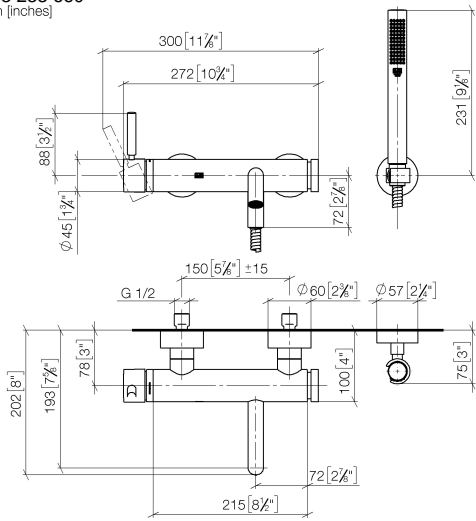

**META Single-lever bath mixer for wall mounting with hand shower set -
Brushed Chrome**

META

33 233 660

- spout: circular, air-enriched flow
- max. flow 14 l/min at 3 bar flow pressure
- Hand shower: COMPACT RAIN, max. flow rate 6.8 l/min (at 3 bar)
- complete hand shower set with anti-scale system
- automatic bath/shower diverter
- 202mm projection
- slide-on rosettes Ø 60 mm
- gauge 150 mm - 15 mm
- 1/2" connection
- metal shower hose 1250mm with integrated anti-twist protection
- shower holder rosette Ø 57mm

**META Single-lever bath mixer for wall mounting with hand shower set -
Brushed Chrome**

META

33 233 660
mm [inches]

Flow rate chart

Certificates

Belgaqua_21-025- LGA_29687. WRAS_2207043.
27_1.

33 233 660
Parts for other
finishes can be found
here: Chrome

Spare parts list

No.	Item Number	Name	Quantity used	Delivery time
1	33 200 660-93	META Single-lever bath mixer for wall mounting without shower set - Brushed Chrome	1	20
2	28 050 920-93	holder	1	-
Spare part can no longer be ordered, please order the replacement item				
3	90 30 02 072 00-93	Metal shower hose 1/2" x 3/8" x 1250 mm - Brushed Chrome	1	20
4	90 12 11 140 30-93	shower	1	20