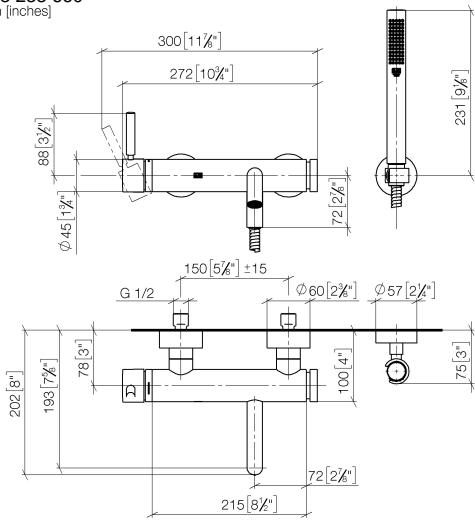

**META Single-lever bath mixer for wall mounting with hand shower set -  
Brushed Dark Platinum**

META

33 233 660

- spout: circular, air-enriched flow
- max. flow 14 l/min at 3 bar flow pressure
- Hand shower: COMPACT RAIN, max. flow rate 6.8 l/min (at 3 bar)
- complete hand shower set with anti-scale system
- automatic bath/shower diverter
- 202mm projection
- slide-on rosettes Ø 60 mm
- gauge 150 mm - 15 mm
- 1/2" connection
- metal shower hose 1250mm with integrated anti-twist protection
- shower holder rosette Ø 57mm

**META Single-lever bath mixer for wall mounting with hand shower set -  
Brushed Dark Platinum**

META

33 233 660  
mm [inches]

**Flow rate chart**

**Certificates**

LGA\_29687.

**META Single-lever bath mixer for wall mounting with hand shower set -  
Brushed Dark Platinum**

META

33 233 660  
Parts for other  
finishes can be found  
here: Chrome

**Spare parts list**

No.	Item Number	Name	Quantity used	Delivery time
1	33 200 660-99	META Single-lever bath mixer for wall mounting without shower set - Brushed Dark Platinum	1	35
2	28 050 920-99	holder	1	-
Spare part can no longer be ordered, please order the replacement item				
3	90 30 02 072 00-99	Metal shower hose 1/2" x 3/8" x 1250 mm - Brushed Dark Platinum	1	30
4	90 12 11 140 30-99	shower	1	30