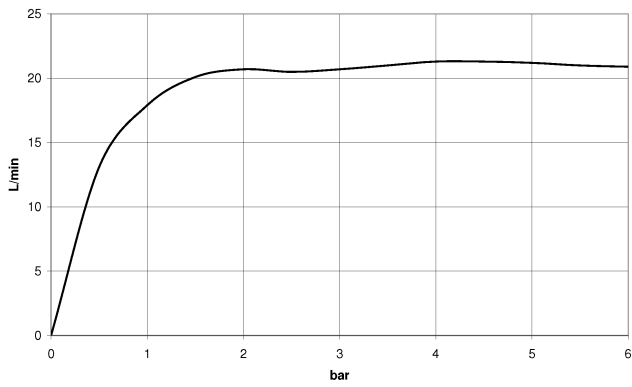

**META Single-lever bath mixer for wall mounting with hand shower set -  
Brushed Dark Platinum**

META

33 233 660

- spout: circular, air-enriched flow
- max. flow 14 l/min at 3 bar flow pressure
- Hand shower: COMPACT RAIN, max. flow rate 6.8 l/min (at 3 bar)
- complete hand shower set with anti-scale system
- automatic bath/shower diverter
- 202mm projection
- slide-on rosettes Ø 60 mm
- gauge 150 mm - 15 mm
- 1/2" connection
- metal shower hose 1250mm with integrated anti-twist protection
- shower holder rosette Ø 57mm

Intrinsic protection against back flow.

	Brushed Dark Platinum	33 233 660-99
	Chrome	33 233 660-00
	Brushed Platinum	33 233 660-06
	Dark Chrome	33 233 660-19
	Light Gold	33 233 660-26
	Brushed Light Gold	33 233 660-27
	Matte Black	33 233 660-33
	Brushed Bronze	33 233 660-42
	Brushed Champagne (22kt Gold)	33 233 660-46
	Champagne (22kt Gold)	33 233 660-47
	Brushed Chrome	33 233 660-93

**META Single-lever bath mixer for wall mounting with hand shower set -  
Brushed Dark Platinum**

META

33 233 660  
mm [inches]

**Flow rate chart**

**Certificates**

LGA\_29687.

**META Single-lever bath mixer for wall mounting with hand shower set -  
Brushed Dark Platinum**