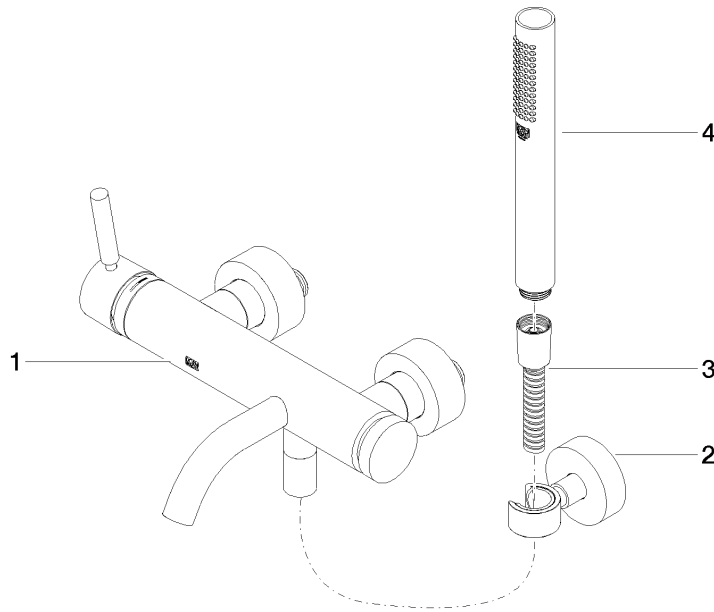

**META Single-lever bath mixer for wall mounting with hand shower set -  
Brushed Dark Platinum**

META

33 233 660

- spout: circular, air-enriched flow
- max. flow 14 l/min at 3 bar flow pressure
- Hand shower: COMPACT RAIN, max. flow rate 6.8 l/min (at 3 bar)
- complete hand shower set with anti-scale system
- automatic bath/shower diverter
- 202mm projection
- slide-on rosettes Ø 60 mm
- gauge 150 mm - 15 mm
- 1/2" connection
- metal shower hose 1250mm with integrated anti-twist protection
- shower holder rosette Ø 57mm

**META Single-lever bath mixer for wall mounting with hand shower set -  
Brushed Dark Platinum**

META

33 233 660  
mm [inches]

**Flow rate chart**

**Certificates**

LGA\_29687.

**META Single-lever bath mixer for wall mounting with hand shower set -  
Brushed Dark Platinum**

META

33 233 660  
Parts for other  
finishes can be found  
here: Chrome

**Spare parts list**

No.	Item Number	Name	Quantity used	Delivery time
1	33 200 660-99	META Single-lever bath mixer for wall mounting without shower set - Brushed Dark Platinum	1	35
2	28 050 920-99	holder	1	-
Spare part can no longer be ordered, please order the replacement item				
3	90 30 02 072 00-99	Metal shower hose 1/2" x 3/8" x 1250 mm - Brushed Dark Platinum	1	30
4	90 12 11 140 30-99	shower	1	30