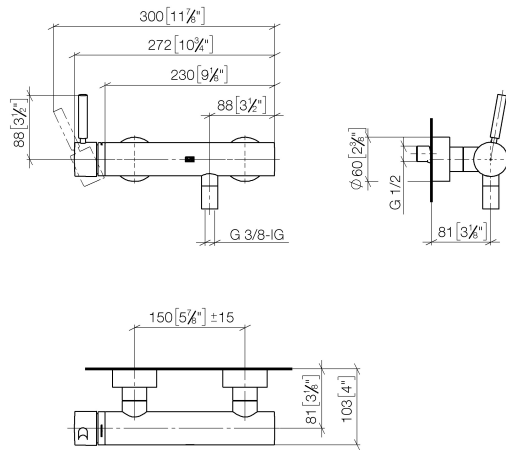

META Single-lever shower mixer for wall mounting - Brushed Platinum

META

33 300 660

- 3/8" shower outlet
- slide-on rosettes Ø 60 mm
- 1/2" connection
- gauge 150 mm - 15 mm
- WRAS 2205033

Intrinsic protection against back flow.

33 300 660

mm [inches]

Flow rate chart

Certificates

LGA_29688.

Belgaqua_21-025-
27_1.

DVGW_DW-
6506DN0125.

WRAS_2205033.

33 300 660

Parts for other finishes can be found here: [Chrome](#)

Spare parts list

No.	Item Number	Name	Quantity used	Delivery time
1	90 20 66 007 00-06	handle	1	10
2	09 28 30 032-06	cover	1	10
3	09 14 10 102 90	seal	1	2
4	09 24 04 296 90	nut	1	2
5	90 28 10 148 00 90	accessories	1	2
6	90 15 05 064 00 90	cartridge	1	2
7	04 11 04 030 00 90	connection	2	2
8	09 27 62 004-06	rosette	2	10
9	09 14 10 119 90	seal	2	2
10	09 29 05 005 20 90	nipple	2	60
11	09 14 10 008 90	seal	2	2
12	09 23 10 048-06	nut	2	10
13	09 18 40 059-06	sleeve	2	10
14	90 23 01 141 00 90	back-flow preventer	1	2
15	90 14 10 032 00 90	seal	1	2
16	09 24 03 115 20-06	nipple	1	10
17	90 21 02 069 00-06	cover	1	10