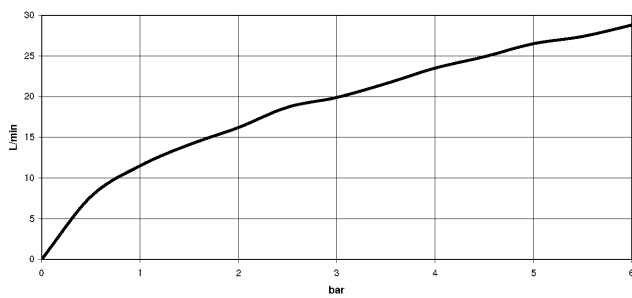

META Single-lever shower mixer for wall mounting - Brushed Platinum

META

33 300 660

- 3/8" shower outlet
- slide-on rosettes Ø 60 mm
- 1/2" connection
- gauge 150 mm - 15 mm
- WRAS 2205033

Intrinsic protection against back flow.

33 300 660

mm [inches]

Flow rate chart

Certificates

LGA_29688.

Belgaqua_21-025-
27_1.

DVGW_DW-
6506DN0125.

WRAS_2205033.