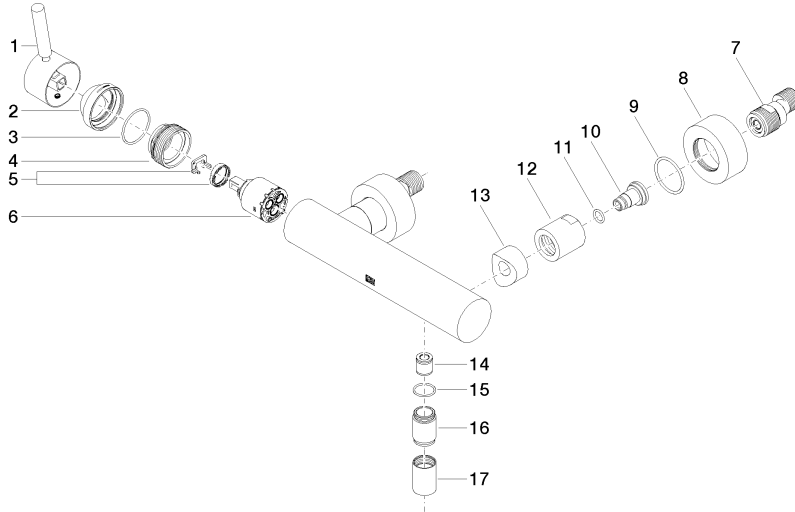

META Single-lever shower mixer for wall mounting - Brushed Platinum

META

33 300 660

- 3/8" shower outlet
- slide-on rosettes Ø 60 mm
- 1/2" connection
- gauge 150 mm - 15 mm
- WRAS 2205033

Intrinsic protection against back flow.

33 300 660

mm [inches]

Flow rate chart

Certificates

LGA_29688.

Belgaqua_21-025-
27_1.

DVGW_DW-
6506DN0125.

WRAS_2205033.

33 300 660

Parts for other finishes can be found here: [Chrome](#)

Spare parts list

No.	Item Number	Name	Quantity used	Delivery time
1	90 20 66 007 00-06	handle	1	10
2	09 28 30 032-06	cover	1	10
3	09 14 10 102 90	seal	1	2
4	09 24 04 296 90	nut	1	2
5	90 28 10 148 00 90	accessories	1	2
6	90 15 05 064 00 90	cartridge	1	2
7	04 11 04 030 00 90	connection	2	2
8	09 27 62 004-06	rosette	2	10
9	09 14 10 119 90	seal	2	2
10	09 29 05 005 20 90	nipple	2	60
11	09 14 10 008 90	seal	2	2
12	09 23 10 048-06	nut	2	10
13	09 18 40 059-06	sleeve	2	10
14	90 23 01 141 00 90	back-flow preventer	1	2
15	90 14 10 032 00 90	seal	1	2
16	09 24 03 115 20-06	nipple	1	10
17	90 21 02 069 00-06	cover	1	10