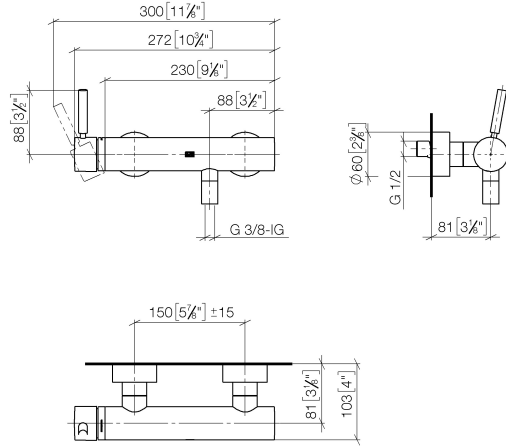

META Single-lever shower mixer for wall mounting - Dark Chrome

META

33 300 660

- 3/8" shower outlet
- slide-on rosettes Ø 60 mm
- 1/2" connection
- gauge 150 mm - 15 mm
- WRAS 2205033

Intrinsic protection against back flow.

33 300 660

mm [inches]

Flow rate chart

Certificates

LGA_29688.

DVGW_DW-
6506DN0125.

WRAS_2205033.

33 300 660