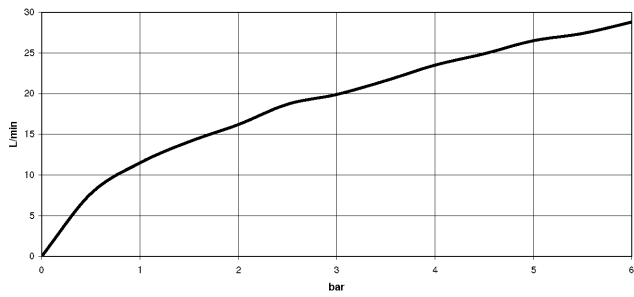

33 300 660

- 3/8" shower outlet
- slide-on rosettes Ø 60 mm
- 1/2" connection
- gauge 150 mm - 15 mm
- WRAS 2205033

Intrinsic protection against back flow.

Intrinsic protection against back flow.

	Light Gold	33 300 660-26
	Chrome	33 300 660-00
	Brushed Platinum	33 300 660-06
	Dark Chrome	33 300 660-19
	Brushed Light Gold	33 300 660-27
	Matte Black	33 300 660-33
	Brushed Bronze	33 300 660-42
	Brushed Champagne (22kt Gold)	33 300 660-46
	Champagne (22kt Gold)	33 300 660-47
	Brushed Chrome	33 300 660-93
	Brushed Dark Platinum	33 300 660-99

Required miscellaneous

Single holder for 16 mm AluPEX pipes - 29 021 970 90
 •for 16 mm AluPEX pipes

33 300 660

mm [inches]

Flow rate chart

Certificates

LGA_29688.

33 300 660