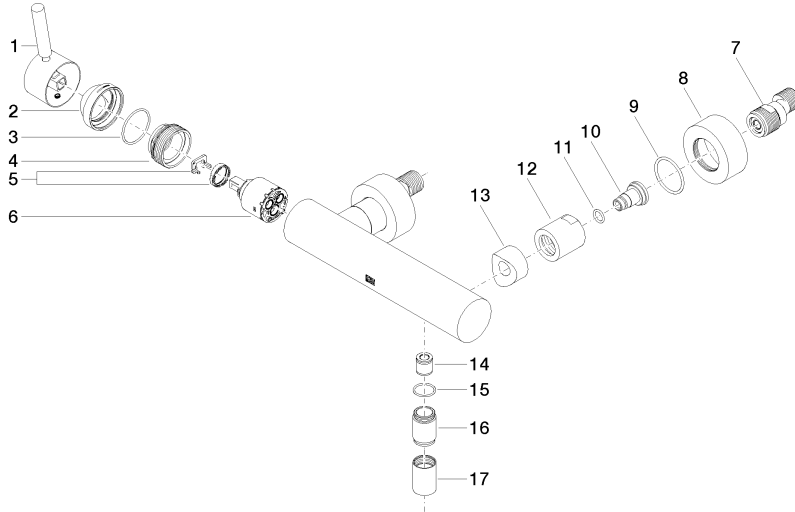

33 300 660

- 3/8" shower outlet
- slide-on rosettes Ø 60 mm
- 1/2" connection
- gauge 150 mm - 15 mm
- WRAS 2205033

Intrinsic protection against back flow.

	Matte Black	33 300 660-33
	Chrome	33 300 660-00
	Brushed Platinum	33 300 660-06
	Dark Chrome	33 300 660-19
	Light Gold	33 300 660-26
	Brushed Light Gold	33 300 660-27
	Brushed Bronze	33 300 660-42
	Brushed Champagne (22kt Gold)	33 300 660-46
	Champagne (22kt Gold)	33 300 660-47
	Brushed Chrome	33 300 660-93
	Brushed Dark Platinum	33 300 660-99

33 300 660

mm [inches]

**Flow rate chart**

**Certificates**

LGA\_29688.

Belgaqua\_21-025-27\_1.

DVGW\_DW-6506DN0125.

WRAS\_2205033.

33 300 660

Parts for other finishes can be found here: [Chrome](#)

**Spare parts list**

No.	Item Number	Name	Quantity used	Delivery time
1	90 20 66 007 00-33	handle	1	30
2	09 28 30 032-33	cover	1	30
3	09 14 10 102 90	seal	1	2
4	09 24 04 296 90	nut	1	2
5	90 28 10 148 00 90	accessories	1	2
6	90 15 05 064 00 90	cartridge	1	2
7	04 11 04 030 00 90	connection	2	2
8	09 27 62 004-33	rosette	2	30
9	09 14 10 119 90	seal	2	2
10	09 29 05 005 20 90	nipple	2	60
11	09 14 10 008 90	seal	2	2
12	09 23 10 048-33	nut	2	30
13	09 18 40 059-33	sleeve	2	30
14	90 23 01 141 00 90	back-flow preventer	1	2
15	90 14 10 032 00 90	seal	1	2
16	09 24 03 115 20-33	nipple	1	30
17	90 21 02 069 00-33	cover	1	30