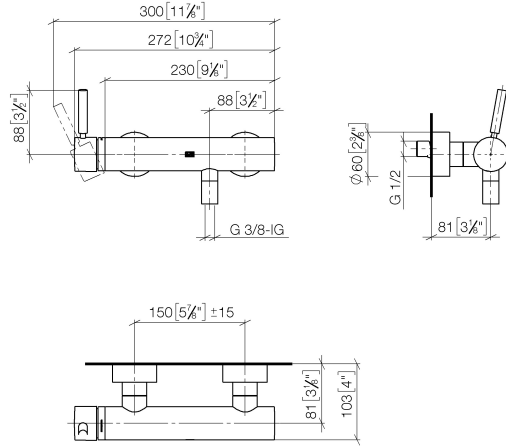

33 300 660

- 3/8" shower outlet
- slide-on rosettes Ø 60 mm
- 1/2" connection
- gauge 150 mm - 15 mm
- WRAS 2205033

Intrinsic protection against back flow.

	Matte Black	33 300 660-33
	Chrome	33 300 660-00
	Brushed Platinum	33 300 660-06
	Dark Chrome	33 300 660-19
	Light Gold	33 300 660-26
	Brushed Light Gold	33 300 660-27
	Brushed Bronze	33 300 660-42
	Brushed Champagne (22kt Gold)	33 300 660-46
	Champagne (22kt Gold)	33 300 660-47
	Brushed Chrome	33 300 660-93
	Brushed Dark Platinum	33 300 660-99

33 300 660

mm [inches]

**Flow rate chart**

**Certificates**

LGA\_29688.

Belgaqua\_21-025-27\_1.

DVGW\_DW-6506DN0125.

WRAS\_2205033.

33 300 660

Parts for other finishes can be found here: [Chrome](#)

**Spare parts list**

No.	Item Number	Name	Quantity used	Delivery time
1	90 20 66 007 00-33	handle	1	30
2	09 28 30 032-33	cover	1	30
3	09 14 10 102 90	seal	1	2
4	09 24 04 296 90	nut	1	2
5	90 28 10 148 00 90	accessories	1	2
6	90 15 05 064 00 90	cartridge	1	2
7	04 11 04 030 00 90	connection	2	2
8	09 27 62 004-33	rosette	2	30
9	09 14 10 119 90	seal	2	2
10	09 29 05 005 20 90	nipple	2	60
11	09 14 10 008 90	seal	2	2
12	09 23 10 048-33	nut	2	30
13	09 18 40 059-33	sleeve	2	30
14	90 23 01 141 00 90	back-flow preventer	1	2
15	90 14 10 032 00 90	seal	1	2
16	09 24 03 115 20-33	nipple	1	30
17	90 21 02 069 00-33	cover	1	30