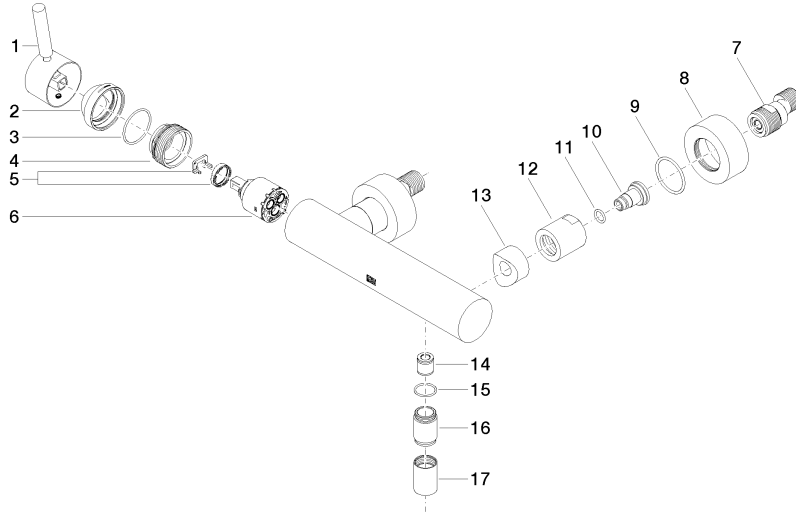

META Single-lever shower mixer for wall mounting - Brushed Bronze

META

33 300 660

- 3/8" shower outlet
- slide-on rosettes Ø 60 mm
- 1/2" connection
- gauge 150 mm - 15 mm
- WRAS 2205033

Intrinsic protection against back flow.

Required miscellaneous

Single holder for 16 mm AluPEX pipes - 29 021 970 90
 •for 16 mm AluPEX pipes

33 300 660

mm [inches]

Flow rate chart

Certificates

LGA_29688.

33 300 660

Spare parts list

No.	Item Number	Name	Quantity used	Delivery time
1	90 20 66 007 00-42	handle	1	30
2	09 28 30 032-42	cover	1	60
3	09 14 10 102 90	seal	1	2
4	09 24 04 296 90	nut	1	2
5	90 28 10 148 00 90	accessories	1	2
6	90 15 05 064 00 90	cartridge	1	2
7	04 11 04 030 00 90	connection	2	2
8	09 27 62 004-42	rosette	2	60
9	09 14 10 119 90	seal	2	2
10	09 29 05 005 20 90	nipple	2	60
11	09 14 10 008 90	seal	2	2
12	09 23 10 048-42	nut	2	60
13	09 18 40 059-42	sleeve	2	60
14	90 23 01 141 00 90	back-flow preventer	1	2
15	90 14 10 032 00 90	seal	1	2
16	09 24 03 115 20-42	nipple	1	60
17	90 21 02 069 00-42	cover	1	30