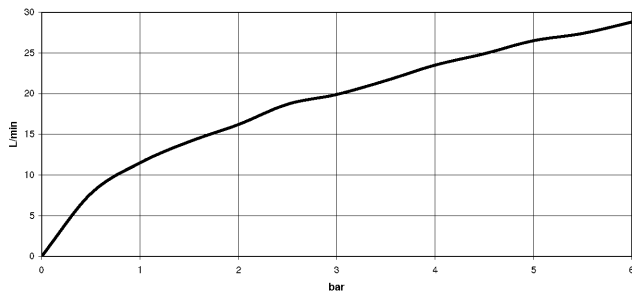

Required miscellaneous

Single holder for 16 mm AluPEX pipes - 29 021 970 90
 •for 16 mm AluPEX pipes

33 300 660

mm [inches]

Flow rate chart

Certificates

LGA_29688.

33 300 660