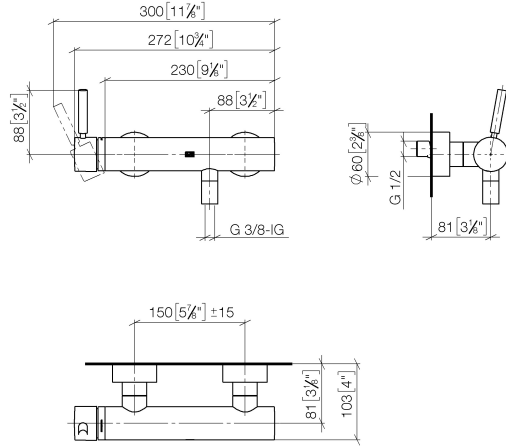

META Single-lever shower mixer for wall mounting - Brushed Bronze

META

33 300 660

- 3/8" shower outlet
- slide-on rosettes Ø 60 mm
- 1/2" connection
- gauge 150 mm - 15 mm
- WRAS 2205033

Intrinsic protection against back flow.

Required miscellaneous

Single holder for 16 mm AluPEX pipes - 29 021 970 90
 •for 16 mm AluPEX pipes

33 300 660

mm [inches]

Flow rate chart

Certificates

LGA_29688.

33 300 660

Spare parts list

No.	Item Number	Name	Quantity used	Delivery time
1	90 20 66 007 00-42	handle	1	30
2	09 28 30 032-42	cover	1	60
3	09 14 10 102 90	seal	1	2
4	09 24 04 296 90	nut	1	2
5	90 28 10 148 00 90	accessories	1	2
6	90 15 05 064 00 90	cartridge	1	2
7	04 11 04 030 00 90	connection	2	2
8	09 27 62 004-42	rosette	2	60
9	09 14 10 119 90	seal	2	2
10	09 29 05 005 20 90	nipple	2	60
11	09 14 10 008 90	seal	2	2
12	09 23 10 048-42	nut	2	60
13	09 18 40 059-42	sleeve	2	60
14	90 23 01 141 00 90	back-flow preventer	1	2
15	90 14 10 032 00 90	seal	1	2
16	09 24 03 115 20-42	nipple	1	60
17	90 21 02 069 00-42	cover	1	30