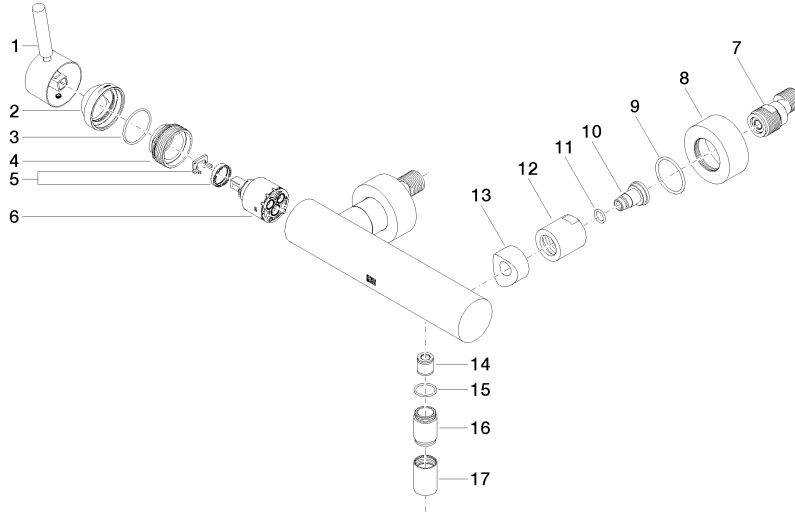

**META Single-lever shower mixer for wall mounting - Brushed Chrome**

META

33 300 660

- 3/8" shower outlet
- slide-on rosettes Ø 60 mm
- 1/2" connection
- gauge 150 mm - 15 mm
- WRAS 2205033

Intrinsic protection against back flow.

33 300 660

mm [inches]

**Flow rate chart**

**Certificates**

LGA\_29688.

Belgaqua\_21-025-  
27\_1.

DVGW\_DW-  
6506DN0125.

WRAS\_2205033.

### Spare parts list

No.	Item Number	Name	Quantity used	Delivery time
1	90 20 66 007 00-93	handle	1	20
2	09 28 30 032-93	cover	1	20
3	09 14 10 102 90	seal	1	2
4	09 24 04 296 90	nut	1	2
5	90 28 10 148 00 90	accessories	1	2
6	90 15 05 064 00 90	cartridge	1	2
7	04 11 04 030 00 90	connection	2	2
8	09 27 62 004-93	rosette	2	20
9	09 14 10 119 90	seal	2	2
10	09 29 05 005 20 90	nipple	2	60
11	09 14 10 008 90	seal	2	2
12	09 23 10 048-93	nut	2	20
13	09 18 40 059-93	sleeve	2	20
14	90 23 01 141 00 90	back-flow preventer	1	2
15	90 14 10 032 00 90	seal	1	2
16	09 24 03 115 20-93	nipple	1	20
17	90 21 02 069 00-93	cover	1	-