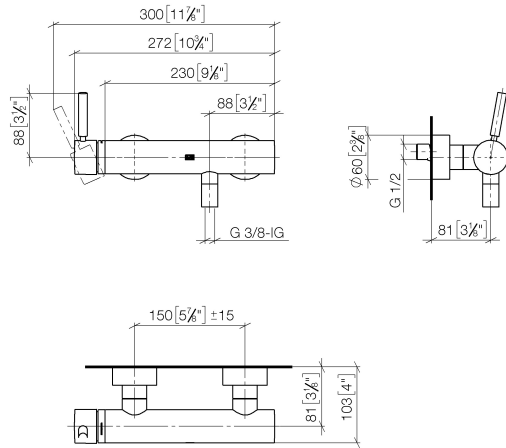

**META Single-lever shower mixer for wall mounting - Brushed Chrome**

META

33 300 660

- 3/8" shower outlet
- slide-on rosettes Ø 60 mm
- 1/2" connection
- gauge 150 mm - 15 mm
- WRAS 2205033

Intrinsic protection against back flow.

33 300 660

mm [inches]

**Flow rate chart**

**Certificates**

LGA\_29688.

Belgaqua\_21-025-  
27\_1.

DVGW\_DW-  
6506DN0125.

WRAS\_2205033.

### Spare parts list

No.	Item Number	Name	Quantity used	Delivery time
1	90 20 66 007 00-93	handle	1	20
2	09 28 30 032-93	cover	1	20
3	09 14 10 102 90	seal	1	2
4	09 24 04 296 90	nut	1	2
5	90 28 10 148 00 90	accessories	1	2
6	90 15 05 064 00 90	cartridge	1	2
7	04 11 04 030 00 90	connection	2	2
8	09 27 62 004-93	rosette	2	20
9	09 14 10 119 90	seal	2	2
10	09 29 05 005 20 90	nipple	2	60
11	09 14 10 008 90	seal	2	2
12	09 23 10 048-93	nut	2	20
13	09 18 40 059-93	sleeve	2	20
14	90 23 01 141 00 90	back-flow preventer	1	2
15	90 14 10 032 00 90	seal	1	2
16	09 24 03 115 20-93	nipple	1	20
17	90 21 02 069 00-93	cover	1	-