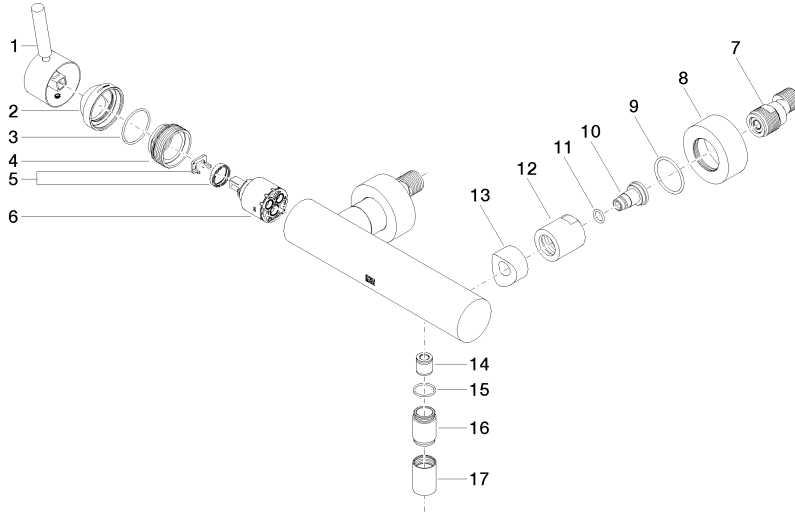

META Single-lever shower mixer for wall mounting - Brushed Dark Platinum

META

33 300 660

- 3/8" shower outlet
- slide-on rosettes Ø 60 mm
- 1/2" connection
- gauge 150 mm - 15 mm
- WRAS 2205033

Intrinsic protection against back flow.

Required miscellaneous

Single holder for 16 mm AluPEX pipes - 29 021 970 90
 •for 16 mm AluPEX pipes

33 300 660

mm [inches]

Flow rate chart

Certificates

LGA_29688.

33 300 660

Spare parts list

No.	Item Number	Name	Quantity used	Delivery time
1	90 20 66 007 00-99	handle	1	30
2	09 28 30 032-99	cover	1	60
3	09 14 10 102 90	seal	1	2
4	09 24 04 296 90	nut	1	2
5	90 28 10 148 00 90	accessories	1	2
6	90 15 05 064 00 90	cartridge	1	2
7	04 11 04 030 00 90	connection	2	2
8	09 27 62 004-99	rosette	2	30
9	09 14 10 119 90	seal	2	2
10	09 29 05 005 20 90	nipple	2	60
11	09 14 10 008 90	seal	2	2
12	09 23 10 048-99	nut	2	30
13	09 18 40 059-99	sleeve	2	60
14	90 23 01 141 00 90	back-flow preventer	1	2
15	90 14 10 032 00 90	seal	1	2
16	09 24 03 115 20-99	nipple	1	30
17	90 21 02 069 00-99	cover	1	30