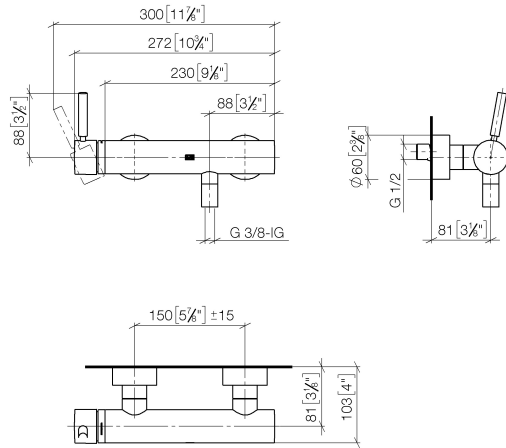

META Single-lever shower mixer for wall mounting - Brushed Dark Platinum

META

33 300 660

- 3/8" shower outlet
- slide-on rosettes Ø 60 mm
- 1/2" connection
- gauge 150 mm - 15 mm
- WRAS 2205033

Intrinsic protection against back flow.

Required miscellaneous

Single holder for 16 mm AluPEX pipes - 29 021 970 90
 •for 16 mm AluPEX pipes

33 300 660

mm [inches]

Flow rate chart

Certificates

LGA_29688.

33 300 660

Spare parts list

No.	Item Number	Name	Quantity used	Delivery time
1	90 20 66 007 00-99	handle	1	30
2	09 28 30 032-99	cover	1	60
3	09 14 10 102 90	seal	1	2
4	09 24 04 296 90	nut	1	2
5	90 28 10 148 00 90	accessories	1	2
6	90 15 05 064 00 90	cartridge	1	2
7	04 11 04 030 00 90	connection	2	2
8	09 27 62 004-99	rosette	2	30
9	09 14 10 119 90	seal	2	2
10	09 29 05 005 20 90	nipple	2	60
11	09 14 10 008 90	seal	2	2
12	09 23 10 048-99	nut	2	30
13	09 18 40 059-99	sleeve	2	60
14	90 23 01 141 00 90	back-flow preventer	1	2
15	90 14 10 032 00 90	seal	1	2
16	09 24 03 115 20-99	nipple	1	30
17	90 21 02 069 00-99	cover	1	30