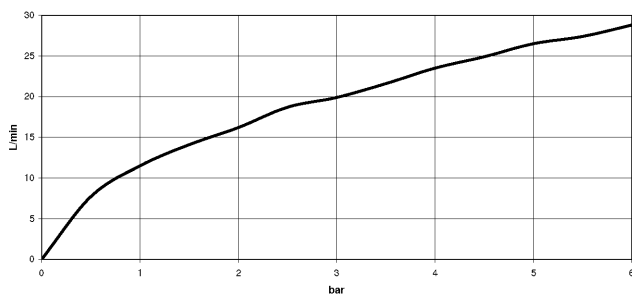

Required miscellaneous

Single holder for 16 mm AluPEX pipes - 29 021 970 90
 •for 16 mm AluPEX pipes

33 300 660

mm [inches]

Flow rate chart

Certificates

LGA_29688.

33 300 660