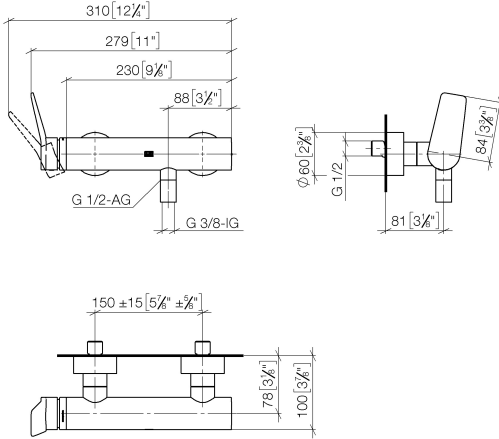

33 300 845

- 3/8" shower outlet
- slide-on rosettes Ø 60 mm
- 1/2" connection
- gauge 150 mm - 15 mm
- WRAS 2207008

Intrinsic protection against back flow.

	Dark Chrome	33 300 845-19
	Chrome	33 300 845-00
	Brushed Platinum	33 300 845-06
	Matte Black	33 300 845-33
	Brushed Chrome	33 300 845-93
	Brushed Dark Platinum	33 300 845-99

33 300 845

mm [inches]

Flow rate chart

Certificates

LGA_9602.

WRAS_2207008.

33 300 845

Parts for other
finishes can be found
here: [Chrome](#)