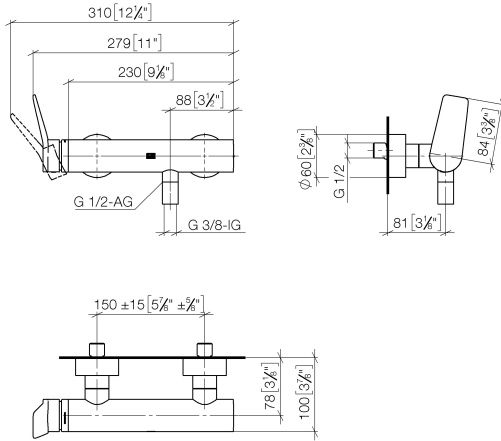

33 300 845

- 3/8" shower outlet
- slide-on rosettes Ø 60 mm
- 1/2" connection
- gauge 150 mm - 15 mm
- WRAS 2207008

**Intrinsic protection against back flow.**

Intrinsic protection against back flow.

|   |                       |               |
|---|-----------------------|---------------|
|  | Matte Black           | 33 300 845-33 |
|  | Chrome                | 33 300 845-00 |
|  | Brushed Platinum      | 33 300 845-06 |
|  | Dark Chrome           | 33 300 845-19 |
|  | Brushed Chrome        | 33 300 845-93 |
|  | Brushed Dark Platinum | 33 300 845-99 |

**Required miscellaneous**

**Single holder for 15 mm PEX pipes -**  
 •for 15 mm PEX pipes 29 022 970 90

**Required miscellaneous**

**Single holder for 16 mm AluPEX pipes -**  
 •for 16 mm AluPEX pipes 29 021 970 90

33 300 845

mm [inches]

**Flow rate chart**

**Certificates**

LGA\_9602.

WRAS\_2207008.

33 300 845