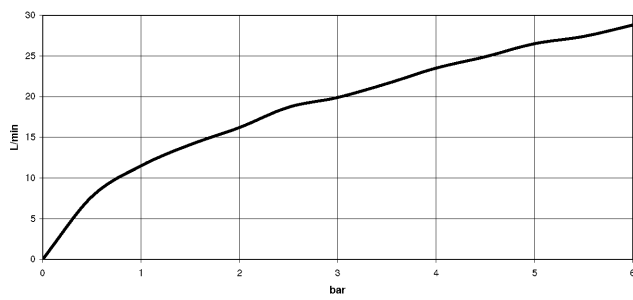

33 300 845

mm [inches]

**Flow rate chart**

**Certificates**

LGA\_9602.

WRAS\_2207008.

33 300 845