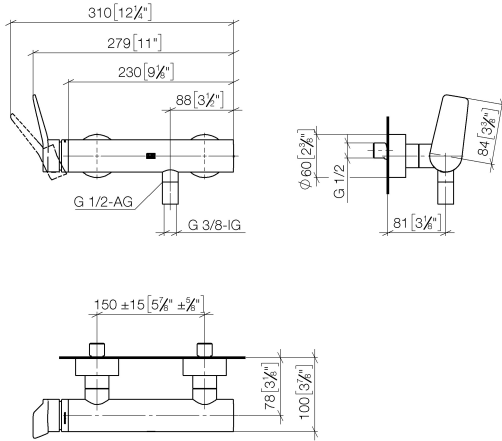

33 300 845

- 3/8" shower outlet
- slide-on rosettes Ø 60 mm
- 1/2" connection
- gauge 150 mm - 15 mm
- WRAS 2207008

Intrinsic protection against back flow.

	Brushed Dark Platinum	33 300 845-99
	Chrome	33 300 845-00
	Brushed Platinum	33 300 845-06
	Dark Chrome	33 300 845-19
	Matte Black	33 300 845-33
	Brushed Chrome	33 300 845-93

33 300 845

mm [inches]

Flow rate chart

Certificates

LGA_9602.

33 300 845

Parts for other
finishes can be found
here: [Chrome](#)