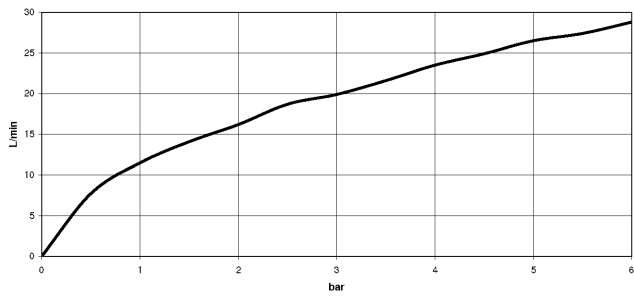

33 300 845

- 3/8" shower outlet
- slide-on rosettes Ø 60 mm
- 1/2" connection
- gauge 150 mm - 15 mm
- WRAS 2207008

Intrinsic protection against back flow.

	Brushed Dark Platinum	33 300 845-99
	Chrome	33 300 845-00
	Brushed Platinum	33 300 845-06
	Dark Chrome	33 300 845-19
	Matte Black	33 300 845-33
	Brushed Chrome	33 300 845-93

33 300 845

mm [inches]

Flow rate chart

Certificates

LGA_9602.

33 300 845

Parts for other
finishes can be found
here: [Chrome](#)