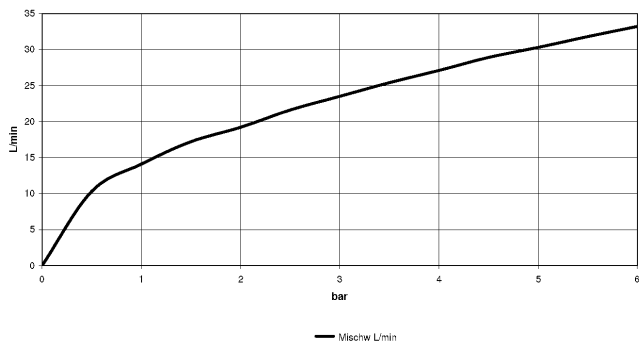

33 301 670

- 3/8" shower outlet
- slide-on rosettes Ø 60 mm
- 1/2" connection
- gauge 150 mm

Intrinsic protection against back flow.

	Brushed Platinum	33 301 670-06
	Chrome	33 301 670-00
	Dark Chrome	33 301 670-19
	Brushed Light Gold	33 301 670-27
	Matte Black	33 301 670-33
	Brushed Chrome	33 301 670-93

33 301 670

mm [inches]

Flow rate chart

Certificates

Belgaqua\_21-025- LGA\_9602.  
27\_1.

33 301 670

Parts for other finishes can be found here: [Chrome](#)