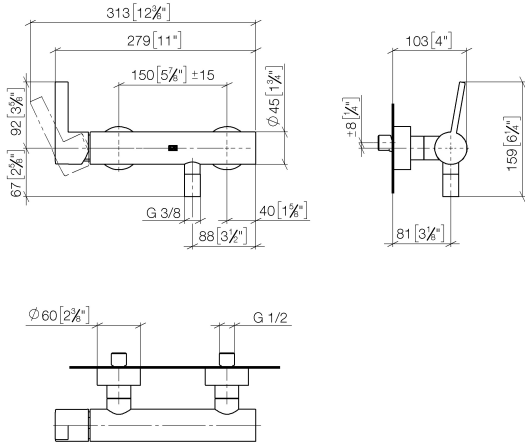

33 301 670

- 3/8" shower outlet
- slide-on rosettes Ø 60 mm
- 1/2" connection
- gauge 150 mm

Intrinsic protection against back flow.

	Brushed Light Gold	33 301 670-27
	Chrome	33 301 670-00
	Brushed Platinum	33 301 670-06
	Dark Chrome	33 301 670-19
	Matte Black	33 301 670-33
	Brushed Chrome	33 301 670-93

33 301 670

mm [inches]

Flow rate chart

Certificates

LGA_9602.

33 301 670

Parts for other
finishes can be found
here: [Chrome](#)