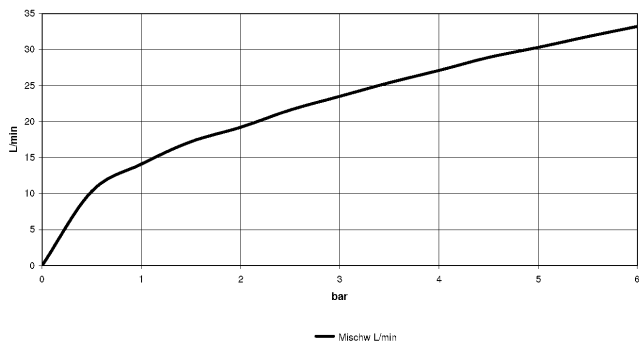

33 301 670

- 3/8" shower outlet
- slide-on rosettes Ø 60 mm
- 1/2" connection
- gauge 150 mm

Intrinsic protection against back flow.

	Brushed Light Gold	33 301 670-27
	Chrome	33 301 670-00
	Brushed Platinum	33 301 670-06
	Dark Chrome	33 301 670-19
	Matte Black	33 301 670-33
	Brushed Chrome	33 301 670-93

33 301 670

mm [inches]

Flow rate chart

Certificates

LGA_9602.

33 301 670

Parts for other
finishes can be found
here: [Chrome](#)