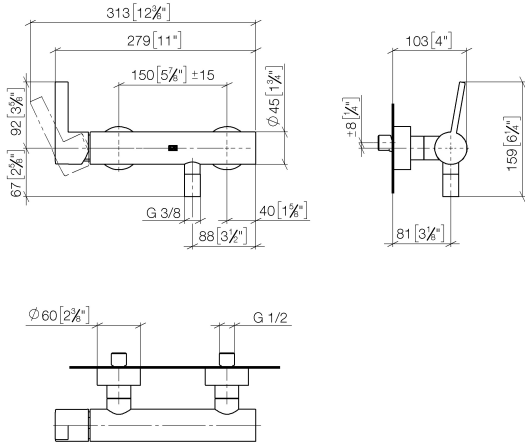

33 301 670

- 3/8" shower outlet
- slide-on rosettes Ø 60 mm
- 1/2" connection
- gauge 150 mm

Intrinsic protection against back flow.

	Matte Black	33 301 670-33
	Chrome	33 301 670-00
	Brushed Platinum	33 301 670-06
	Dark Chrome	33 301 670-19
	Brushed Light Gold	33 301 670-27
	Brushed Chrome	33 301 670-93

33 301 670

mm [inches]

Flow rate chart

Certificates

LGA_9602.

33 301 670

Parts for other
finishes can be found
here: [Chrome](#)