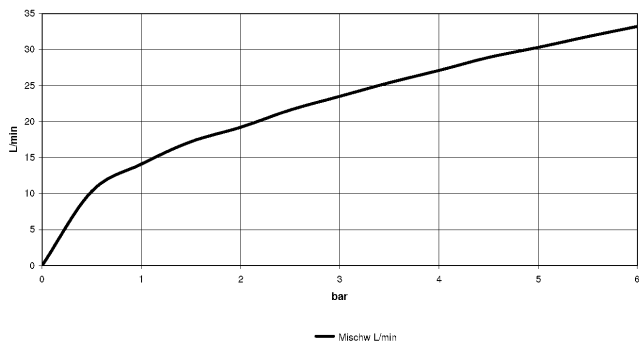

33 301 670

- 3/8" shower outlet
- slide-on rosettes Ø 60 mm
- 1/2" connection
- gauge 150 mm

Intrinsic protection against back flow.

	Matte Black	33 301 670-33
	Chrome	33 301 670-00
	Brushed Platinum	33 301 670-06
	Dark Chrome	33 301 670-19
	Brushed Light Gold	33 301 670-27
	Brushed Chrome	33 301 670-93

33 301 670

mm [inches]

Flow rate chart

Certificates

LGA_9602.

33 301 670

Parts for other
finishes can be found
here: [Chrome](#)