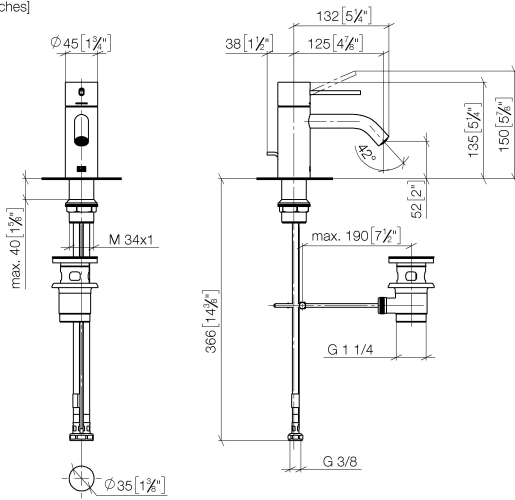

**META META SLIM Single-lever basin mixer with pop-up waste - Brushed
Champagne (22kt Gold)**

META

33 501 662

- 125mm projection
- fixed spout
- circular, air-enriched flow
- height of mixer 134 mm
- height up to aerator 52 mm
- hole diameter 35 mm
- 2x screw-in M 8 x 1 pressure hose, leak-tested
- max. flow 5.7 l/min
- lead-free
- This product can help a building meet the requirements of Green Building Rating Systems, e.g. LEED®, BREEAM®, DGNB

Only suitable for basins with an overflow.

	Brushed Champagne (22kt Gold)	33 501 662-46
	Chrome	33 501 662-00
	Brushed Platinum	33 501 662-06
	Platinum	33 501 662-08
	Dark Chrome	33 501 662-19
	Light Gold	33 501 662-26
	Brushed Light Gold	33 501 662-27
	Brushed Durabrass (23kt Gold)	33 501 662-28
	Red	33 501 662-29
	Orange	33 501 662-30
	Dark Green	33 501 662-31
	Matte Black	33 501 662-33
	Brushed Bronze	33 501 662-42
	Champagne (22kt Gold)	33 501 662-47
	Brushed Chrome	33 501 662-93
	Brushed Dark Platinum	33 501 662-99

33 501 662
mm [inches]

Flow rate chart

META META SLIM Single-lever basin mixer with pop-up waste - Brushed
Champagne (22kt Gold)

META

33 501 662

Parts for other
finishes can be found
here: [Chrome](#)