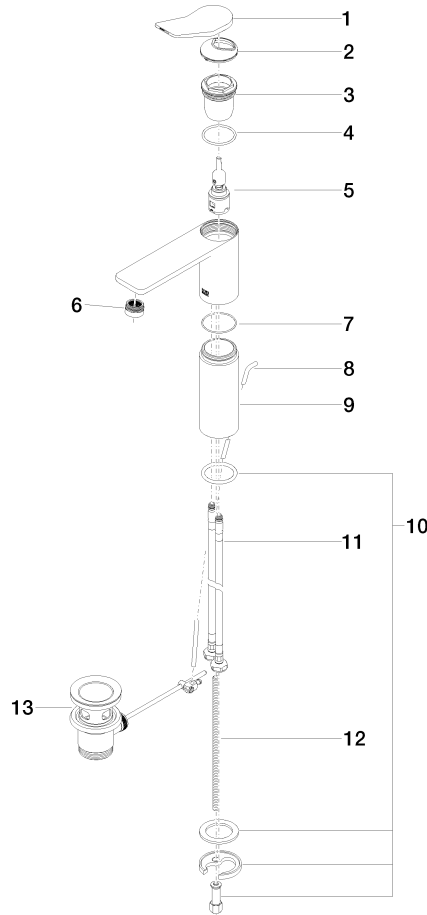

**LISSÉ Single-lever basin mixer with raised base with pop-up waste - Dark Chrome**

LISSÉ

33 506 845

- 130mm projection
- fixed spout
- circular, air-enriched flow
- height of mixer 236 mm
- height up to aerator 185 mm
- hole diameter 35 mm
- 2x screw-in M 8 x 1 pressure hose, leak-tested
- max. flow 5.7 l/min
- lead-free
- This product can help a building meet the requirements of Green Building Rating Systems, e.g. LEED®, BREEAM®, DGNB
- WRAS 1906074

Only suitable for basins with an overflow.

	Dark Chrome	33 506 845-19
	Chrome	33 506 845-00
	Brushed Platinum	33 506 845-06
	Matte Black	33 506 845-33
	Brushed Chrome	33 506 845-93
	Brushed Dark Platinum	33 506 845-99

33 506 845  
Parts for other  
finishes can be found  
here: Chrome

**Spare parts list**

No.	Item Number	Name	Quantity used	Delivery time
1	90 20 84 020 00-19	handle	1	20
2	09 28 30 034 90	cover	1	2
3	09 23 10 123 90	nut	1	2
4	09 14 10 038 90	seal	1	2
5	90 15 05 042 01 90	cartridge	1	2
6	90 23 01 161 01-19	aerator	1	20
7	09 14 10 108 90	seal	1	2
8	09 31 09 120-19	pull-rod	1	60
9	09 28 22 305-19	sleeve	1	60
10	04 30 11 038 75 90	fixing set	1	2
11	04 30 04 101 00 90	hose	2	2
12	09 31 11 000 90	pin	1	2
13	90 11 01 001 00-19	pop-up waste	1	20