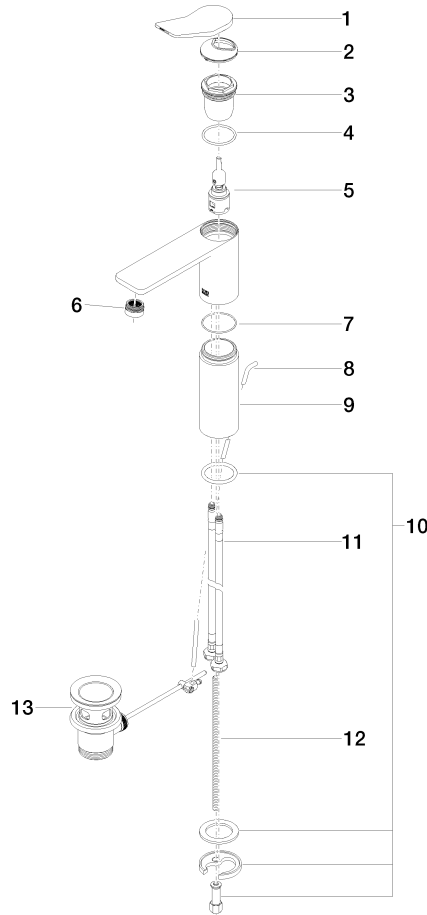

**LISSÉ Single-lever basin mixer with raised base with pop-up waste - Brushed Dark Platinum**

LISSÉ

33 506 845

- 130mm projection
- fixed spout
- circular, air-enriched flow
- height of mixer 236 mm
- height up to aerator 185 mm
- hole diameter 35 mm
- 2x screw-in M 8 x 1 pressure hose, leak-tested
- max. flow 5.7 l/min
- lead-free
- This product can help a building meet the requirements of Green Building Rating Systems, e.g. LEED®, BREEAM®, DGNB
- WRAS 1906074

Only suitable for basins with an overflow.

	Brushed Dark Platinum	33 506 845-99
	Chrome	33 506 845-00
	Brushed Platinum	33 506 845-06
	Dark Chrome	33 506 845-19
	Matte Black	33 506 845-33
	Brushed Chrome	33 506 845-93

33 506 845  
mm [inches]

**Flow rate chart**

**Certificates**

LGA\_29008.

GDV\_0400310.

33 506 845  
Parts for other  
finishes can be found  
here: [Chrome](#)

**Spare parts list**

No.	Item Number	Name	Quantity used	Delivery time
1	90 20 84 020 00-99	handle	1	30
2	09 28 30 034 90	cover	1	2
3	09 23 10 123 90	nut	1	2
4	09 14 10 038 90	seal	1	2
5	90 15 05 042 01 90	cartridge	1	2
6	90 23 01 161 01-99	aerator	1	30
7	09 14 10 108 90	seal	1	2
8	09 31 09 120-99	pull-rod	1	60
9	09 28 22 305-99	sleeve	1	60
10	04 30 11 038 75 90	fixing set	1	2
11	04 30 04 101 00 90	hose	2	2
12	09 31 11 000 90	pin	1	2
13	90 11 01 001 00-99	pop-up waste	1	30