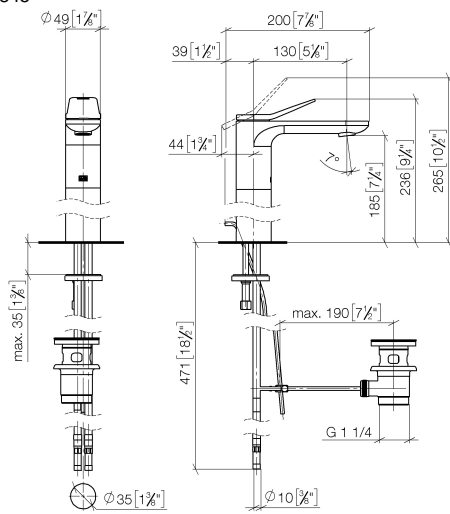

**LISSÉ Single-lever basin mixer with raised base with pop-up waste - Brushed Dark Platinum**

LISSÉ

33 506 845

- 130mm projection
- fixed spout
- circular, air-enriched flow
- height of mixer 236 mm
- height up to aerator 185 mm
- hole diameter 35 mm
- 2x screw-in M 8 x 1 pressure hose, leak-tested
- max. flow 5.7 l/min
- lead-free
- This product can help a building meet the requirements of Green Building Rating Systems, e.g. LEED®, BREEAM®, DGNB
- WRAS 1906074

Only suitable for basins with an overflow.

	Brushed Dark Platinum	33 506 845-99
	Chrome	33 506 845-00
	Brushed Platinum	33 506 845-06
	Dark Chrome	33 506 845-19
	Matte Black	33 506 845-33
	Brushed Chrome	33 506 845-93

33 506 845  
mm [inches]

**Flow rate chart**

**Certificates**

LGA\_29008.

GDV\_0400310.

33 506 845  
Parts for other  
finishes can be found  
here: [Chrome](#)

**Spare parts list**

No.	Item Number	Name	Quantity used	Delivery time
1	90 20 84 020 00-99	handle	1	30
2	09 28 30 034 90	cover	1	2
3	09 23 10 123 90	nut	1	2
4	09 14 10 038 90	seal	1	2
5	90 15 05 042 01 90	cartridge	1	2
6	90 23 01 161 01-99	aerator	1	30
7	09 14 10 108 90	seal	1	2
8	09 31 09 120-99	pull-rod	1	60
9	09 28 22 305-99	sleeve	1	60
10	04 30 11 038 75 90	fixing set	1	2
11	04 30 04 101 00 90	hose	2	2
12	09 31 11 000 90	pin	1	2
13	90 11 01 001 00-99	pop-up waste	1	30