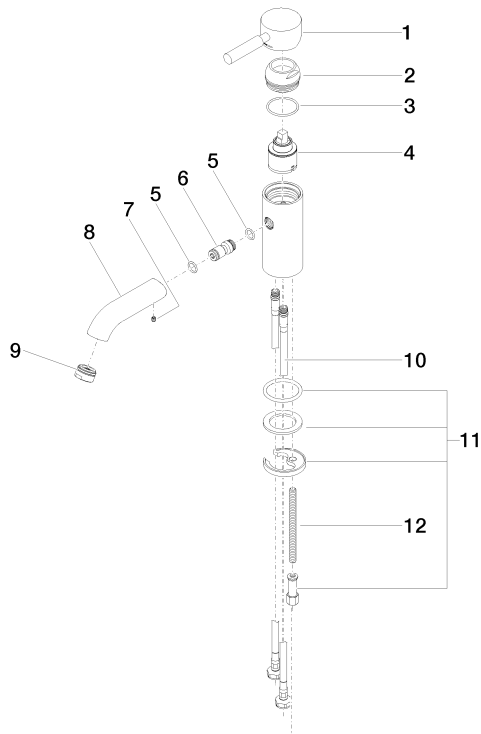

EDITION PRO GRANDE Single-lever basin mixer without pop-up waste - Matte Black

33 522 626

- 130mm projection
- fixed spout
- circular, air-enriched flow
- height of mixer 142 mm
- height up to aerator 51 mm
- hole diameter 35 mm
- 2x screw-in M 10 x 1 pressure hose, leak-tested
- max. flow 7 l/min
- lead-free

	Matte Black	33 522 626-33
	Chrome	33 522 626-00
	Brushed Chrome	33 522 626-93

EDITION PRO GRANDE Single-lever basin mixer without pop-up waste - Matte Black

33 522 626
mm [inches]

Flow rate chart

Certificates

WRAS_1805123. LGA_9389.

EDITION PRO GRANDE Single-lever basin mixer without pop-up waste - Matte Black

33 522 626
Parts for other
finishes can be found
here: [Chrome](#)

Spare parts list

No.	Item Number	Name	Quantity used	Delivery time
1	90 20 62 047 00-33	handle	1	30
2	09 28 30 016-33	cover	1	30
3	09 14 10 134 90	seal	1	2
4	90 15 05 045 00 90	cartridge	1	2
5	09 14 10 003 90	seal	1	2
6	09 24 04 025 10 90	nipple	1	2
7	90 31 11 030 00 90	pin	1	2
8	09 11 06 063 10-33	spout	1	30
9	90 23 01 118 01-33	aerator	1	30
10	04 30 04 104 00 90	hose	2	2
11	04 30 11 038 00 90	fixing set	1	2
12	09 31 11 012 90	pin	1	2