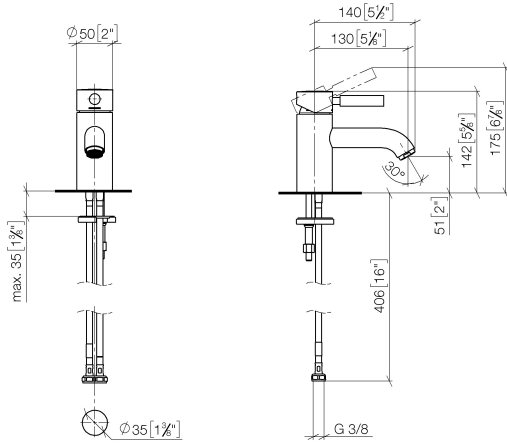

EDITION PRO GRANDE Single-lever basin mixer without pop-up waste - Matte Black

33 522 626

- 130mm projection
- fixed spout
- circular, air-enriched flow
- height of mixer 142 mm
- height up to aerator 51 mm
- hole diameter 35 mm
- 2x screw-in M 10 x 1 pressure hose, leak-tested
- max. flow 7 l/min
- lead-free

	Matte Black	33 522 626-33
	Chrome	33 522 626-00
	Brushed Chrome	33 522 626-93

EDITION PRO GRANDE Single-lever basin mixer without pop-up waste - Matte Black

33 522 626
mm [inches]

Flow rate chart

Certificates

WRAS_1805123. LGA_9389.

EDITION PRO GRANDE Single-lever basin mixer without pop-up waste - Matte Black

33 522 626
Parts for other
finishes can be found
here: [Chrome](#)

Spare parts list

No.	Item Number	Name	Quantity used	Delivery time
1	90 20 62 047 00-33	handle	1	30
2	09 28 30 016-33	cover	1	30
3	09 14 10 134 90	seal	1	2
4	90 15 05 045 00 90	cartridge	1	2
5	09 14 10 003 90	seal	1	2
6	09 24 04 025 10 90	nipple	1	2
7	90 31 11 030 00 90	pin	1	2
8	09 11 06 063 10-33	spout	1	30
9	90 23 01 118 01-33	aerator	1	30
10	04 30 04 104 00 90	hose	2	2
11	04 30 11 038 00 90	fixing set	1	2
12	09 31 11 012 90	pin	1	2