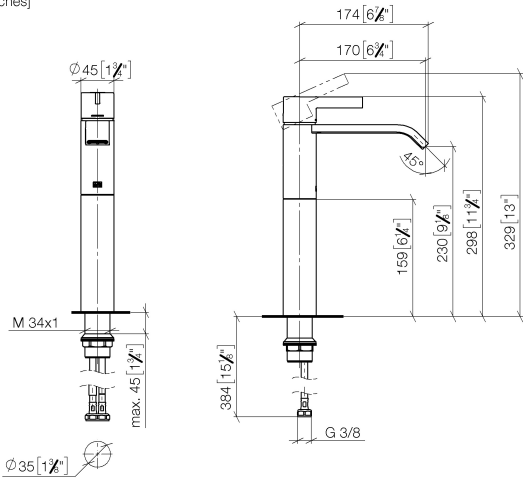

**IMO Single-lever basin mixer with raised base without pop-up waste - Brushed Light Gold**

IMO

33 537 671

- 170mm projection
- fixed spout
- rectangular, air-enriched flow
- height of mixer 298 mm
- height up to aerator 230 mm
- hole diameter 35 mm
- 2x screw-in M 10 x 1 pressure hose, leak-tested
- max. flow 4.6 l/min
- lead-free
- This product can help a building meet the requirements of Green Building Rating Systems, e.g. LEED®, BREEAM®, DGNB

for use on countertop bowls

	Brushed Light Gold	33 537 671-27
	Chrome	33 537 671-00
	Brushed Platinum	33 537 671-06
	Dark Chrome	33 537 671-19
	Matte Black	33 537 671-33
	Brushed Chrome	33 537 671-93
	Brushed Dark Platinum	33 537 671-99

33 537 671  
mm [inches]

**Flow rate chart**