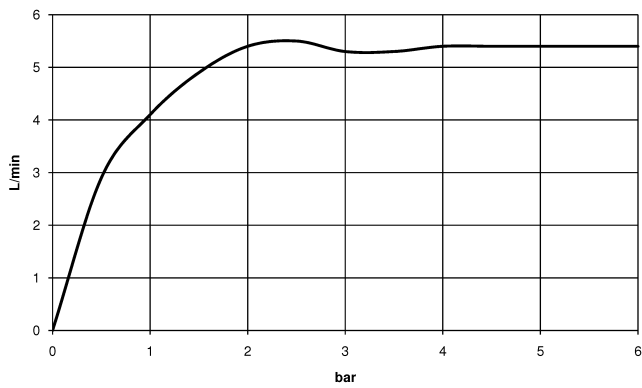

DORNBACHT YAMOU Single-lever basin mixer with raised base without pop-up waste - Soft Black

33 537 831

- 180mm projection
- fixed spout
- circular, air-enriched flow
- height of mixer 288 mm
- height up to aerator 239 mm
- hole diameter 35 mm
- 2x screw-in M 8 x 1 pressure hose, leak-tested
- max. flow 6.8 l/min
- WRAS 240104004

	Soft Black	33 537 831-69
	Chrome	33 537 831-00

DORNBRACHT YAMOU Single-lever basin mixer with raised base without pop-up waste - Soft Black

33 537 831
mm [inches]

Flow rate chart

Certificates

AbP_10171. ACS_23 ACC NY WRAS_240104004.
491.