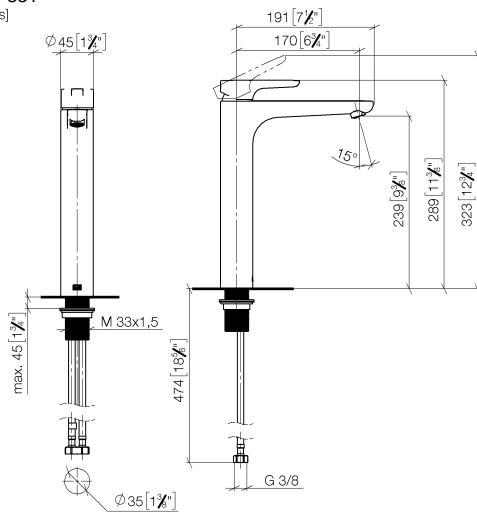

DORNBACHT YAMOU Single-lever basin mixer with raised base without pop-up waste - Soft Black

33 537 831

- 180mm projection
- fixed spout
- circular, air-enriched flow
- height of mixer 288 mm
- height up to aerator 239 mm
- hole diameter 35 mm
- 2x screw-in M 8 x 1 pressure hose, leak-tested
- max. flow 6.8 l/min
- WRAS 240104004

	Soft Black	33 537 831-69
	Chrome	33 537 831-00

DORNBRACHT YAMOU Single-lever basin mixer with raised base without pop-up waste - Soft Black

33 537 831
mm [inches]

Flow rate chart

Certificates

AbP_10171. ACS_23 ACC NY WRAS_240104004.
491.

DORNBRACHT YAMOU Single-lever basin mixer with raised base without pop-up waste - Soft Black

33 537 831

Parts for other finishes can be found here: [Chrome](#)

Spare parts list

No.	Item Number	Name	Quantity used	Delivery time
1	90 20 83 002 00-69	handle	1	2
2	90 21 02 400 00-69	cover	1	2
3	90 23 10 140 00 90	nut	1	2
4	90 15 05 502 00 90	cartridge	1	2
5	90 23 01 177 00-69	aerator	1	2
6	90 14 05 082 00 90	seal	1	2
7	90 30 11 505 00 90	fixing set	1	2
8	90 30 04 115 00 90	hose	1	2