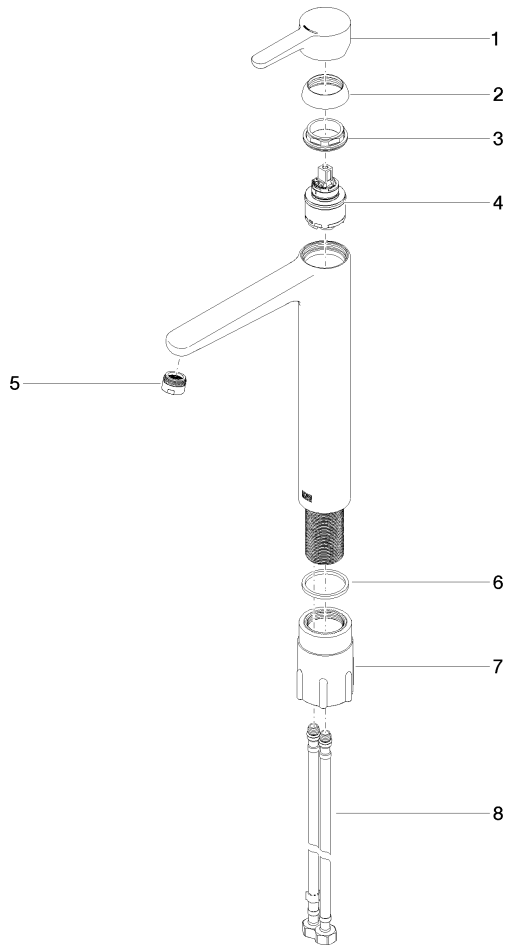

DORNBACHT YAMOU Single-lever basin mixer with raised base without pop-up waste - Soft Black

33 537 831

- 180mm projection
- fixed spout
- circular, air-enriched flow
- height of mixer 288 mm
- height up to aerator 239 mm
- hole diameter 35 mm
- 2x screw-in M 8 x 1 pressure hose, leak-tested
- max. flow 6.8 l/min
- WRAS 240104004

	Soft Black	33 537 831-69
	Chrome	33 537 831-00

DORNBRACHT YAMOU Single-lever basin mixer with raised base without pop-up waste - Soft Black

33 537 831
mm [inches]

Flow rate chart

Certificates

AbP_10171. ACS_23 ACC NY WRAS_240104004.
491.

DORNBRACHT YAMOU Single-lever basin mixer with raised base without pop-up waste - Soft Black

33 537 831

Parts for other finishes can be found here: [Chrome](#)

Spare parts list

No.	Item Number	Name	Quantity used	Delivery time
1	90 20 83 002 00-69	handle	1	2
2	90 21 02 400 00-69	cover	1	2
3	90 23 10 140 00 90	nut	1	2
4	90 15 05 502 00 90	cartridge	1	2
5	90 23 01 177 00-69	aerator	1	2
6	90 14 05 082 00 90	seal	1	2
7	90 30 11 505 00 90	fixing set	1	2
8	90 30 04 115 00 90	hose	1	2