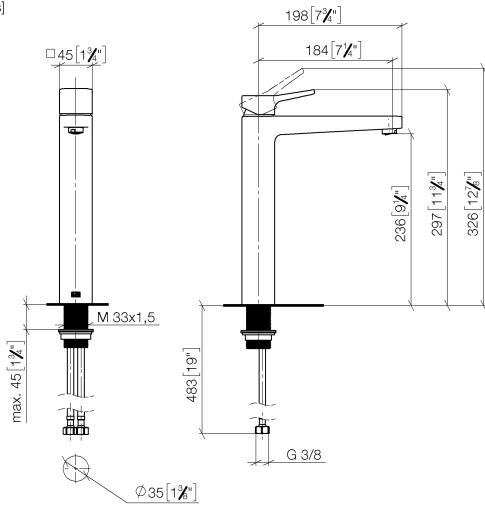

DORNBRACHT YARRE Single-lever basin mixer with raised base without pop-up waste - Chrome

33 537 832

- 180mm projection
- fixed spout
- circular, air-enriched flow
- height of mixer 297 mm
- height up to aerator 236 mm
- hole diameter 35 mm
- 2x screw-in M 8 x 1 pressure hose, leak-tested
- max. flow 6.8 l/min
- WRAS 240104004

Chrome

33 537 832-00

Soft Black

33 537 832-69

DORNBRAUCHT YARRE Single-lever basin mixer with raised base without pop-up waste - Chrome

33 537 832
mm [inches]

Flow rate chart

Certificates

AbP_10165. ACS_23 ACC NY WRAS_240104004.
491.

DORNBRACHT YARRE Single-lever basin mixer with raised base without pop-up waste - Chrome

33 537 832

Parts for other finishes can be found here: [Soft Black](#)

Spare parts list

| No. | Item Number | Name | Quantity used | Delivery time |
|-----|--------------------|------------|---------------|---------------|
| 1 | 90 20 83 004 00-00 | handle | 1 | 2 |
| 2 | 90 21 02 400 00-00 | cover | 1 | 2 |
| 3 | 90 23 10 140 00 90 | nut | 1 | 2 |
| 4 | 90 15 05 502 00 90 | cartridge | 1 | 2 |
| 5 | 90 23 01 177 00-00 | aerator | 1 | 2 |
| 6 | 90 14 05 082 00 90 | seal | 1 | 2 |
| 7 | 90 30 11 505 00 90 | fixing set | 1 | 2 |
| 8 | 90 30 04 115 00 90 | hose | 1 | 2 |