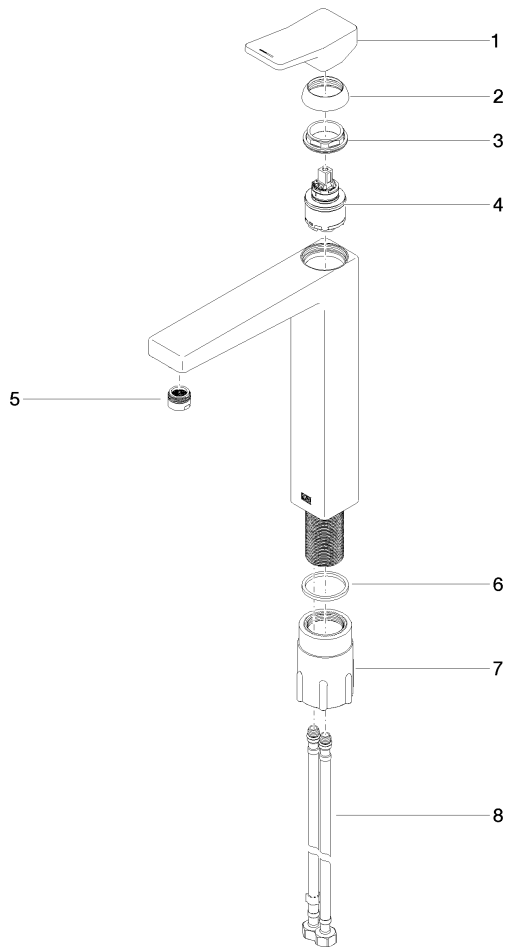

DORNBRACHT YARRE Single-lever basin mixer with raised base without pop-up waste - Chrome

33 537 832

- 180mm projection
- fixed spout
- circular, air-enriched flow
- height of mixer 297 mm
- height up to aerator 236 mm
- hole diameter 35 mm
- 2x screw-in M 8 x 1 pressure hose, leak-tested
- max. flow 6.8 l/min
- WRAS 240104004

Chrome

33 537 832-00

Soft Black

33 537 832-69

DORNBRAUCHT YARRE Single-lever basin mixer with raised base without pop-up waste - Chrome

33 537 832
mm [inches]

Flow rate chart

Certificates

AbP_10165. ACS_23 ACC NY WRAS_240104004.
491.

DORNBRACHT YARRE Single-lever basin mixer with raised base without pop-up waste - Chrome

33 537 832

Parts for other finishes can be found here: [Soft Black](#)

Spare parts list

| No. | Item Number | Name | Quantity used | Delivery time |
|-----|--------------------|------------|---------------|---------------|
| 1 | 90 20 83 004 00-00 | handle | 1 | 2 |
| 2 | 90 21 02 400 00-00 | cover | 1 | 2 |
| 3 | 90 23 10 140 00 90 | nut | 1 | 2 |
| 4 | 90 15 05 502 00 90 | cartridge | 1 | 2 |
| 5 | 90 23 01 177 00-00 | aerator | 1 | 2 |
| 6 | 90 14 05 082 00 90 | seal | 1 | 2 |
| 7 | 90 30 11 505 00 90 | fixing set | 1 | 2 |
| 8 | 90 30 04 115 00 90 | hose | 1 | 2 |