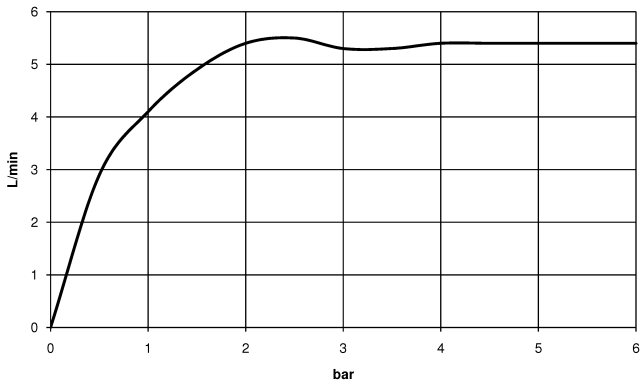

DORNBRACHT YARRE Single-lever basin mixer with raised base without pop-up waste - Chrome

33 537 832

- 180mm projection
- fixed spout
- circular, air-enriched flow
- height of mixer 297 mm
- height up to aerator 236 mm
- hole diameter 35 mm
- 2x screw-in M 8 x 1 pressure hose, leak-tested
- max. flow 6.8 l/min
- WRAS 240104004

Chrome

33 537 832-00

Soft Black

33 537 832-69

DORNBRAUCHT YARRE Single-lever basin mixer with raised base without pop-up waste - Chrome

33 537 832
mm [inches]

Flow rate chart

Certificates