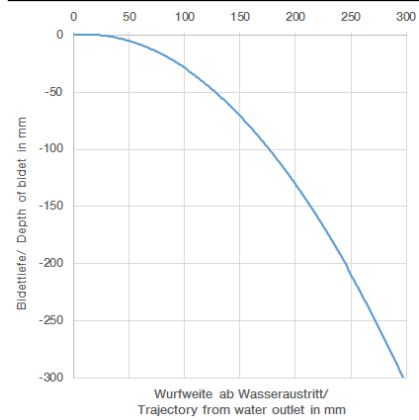

Single-lever bidet mixer with pop-up waste - Platinum

IMO

33 600 670

- 130mm projection
- fixed spout
- ball-joint pivotable through 30°
- rectangular, air-enriched flow
- height of mixer 188 mm
- height up to aerator 77 mm
- hole diameter 35 mm
- 2x screw-in M 10 x 1 pressure hose, leak-tested
- max. flow 7 l/min

mm [inches]

Flow rate chart

Trajectory diagram

Codes & Standards

DIN 4109

ISO 3822

Ü-Zeichen

Single-lever bidet mixer with pop-up waste - Platinum