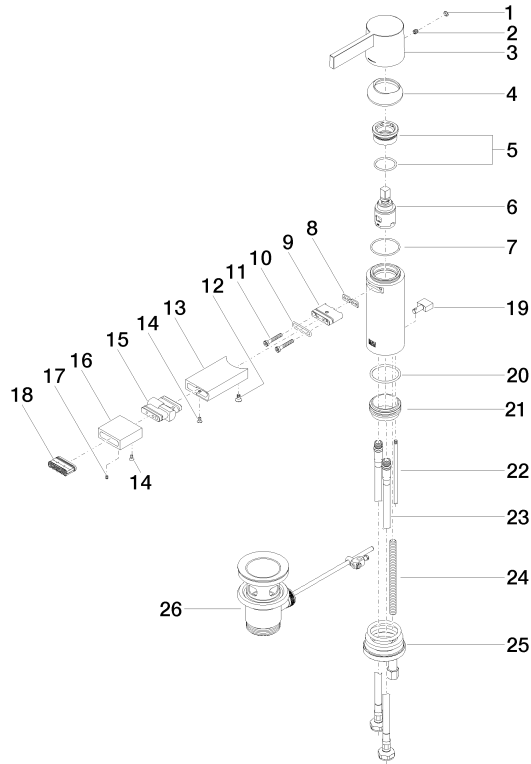

Single-lever bidet mixer with pop-up waste - Platinum

IMO

33 600 670

- 130mm projection
- fixed spout
- ball-joint pivotable through 30°
- rectangular, air-enriched flow
- height of mixer 188 mm
- height up to aerator 77 mm
- hole diameter 35 mm
- 2x screw-in M 10 x 1 pressure hose, leak-tested
- max. flow 7 l/min

mm [inches]

Flow rate chart

Trajectory diagram

Codes & Standards

DIN 4109

ISO 3822

Ü-Zeichen

Single-lever bidet mixer with pop-up waste - Platinum

Product version from 5/10/2021

Parts for other finishes can be found here: [Chrome](#)

Single-lever bidet mixer with pop-up waste - Platinum

IMO

33 600 670

Spare parts list

Product version up to 10/10/2018

Product version from 10/10/2018 to 5/10/2021

Product version from 5/10/2021 to 5/11/2021

Product version from 5/10/2021

No.	Item Number	Name	Quantity used	Delivery time
	90 31 20 087 00-08	plug	29	40