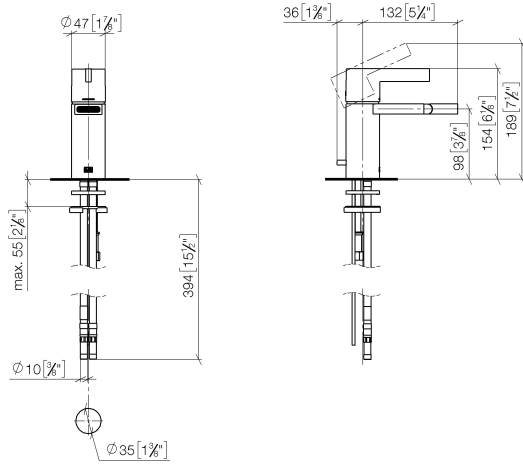

Single-lever bidet mixer with pop-up waste - Platinum

IMO

33 600 670

- 130mm projection
- fixed spout
- ball-joint pivotable through 30°
- rectangular, air-enriched flow
- height of mixer 188 mm
- height up to aerator 77 mm
- hole diameter 35 mm
- 2x screw-in M 10 x 1 pressure hose, leak-tested
- max. flow 7 l/min

	Platinum	33 600 670-08
	Chrome	33 600 670-00
	Brushed Platinum	33 600 670-06
	Brushed Durabronze (23kt Gold)	33 600 670-28
	Brushed Chrome	33 600 670-93
	Brushed Dark Platinum	33 600 670-99

33 600 670

mm [inches]

Flow rate chart

Trajectory diagram

Codes & Standards

DIN 4109

ISO 3822

Ü-Zeichen

Single-lever bidet mixer with pop-up waste - Platinum

Product version from 5/10/2021

Parts for other finishes can be found here: [Chrome](#)

Single-lever bidet mixer with pop-up waste - Platinum

IMO

33 600 670

Spare parts list

Product version up to 10/10/2018

Product version from 10/10/2018 to 5/10/2021