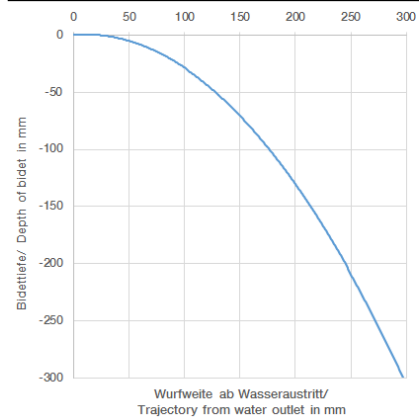

Single-lever bidet mixer with pop-up waste - Brushed Chrome

IMO

33 600 670

- 130mm projection
- fixed spout
- ball-joint pivotable through 30°
- rectangular, air-enriched flow
- height of mixer 188 mm
- height up to aerator 77 mm
- hole diameter 35 mm
- 2x screw-in M 10 x 1 pressure hose, leak-tested
- max. flow 7 l/min

mm [inches]

Flow rate chart

Trajectory diagram

Codes & Standards

DIN 4109

ISO 3822

Ü-Zeichen

Single-lever bidet mixer with pop-up waste - Brushed Chrome