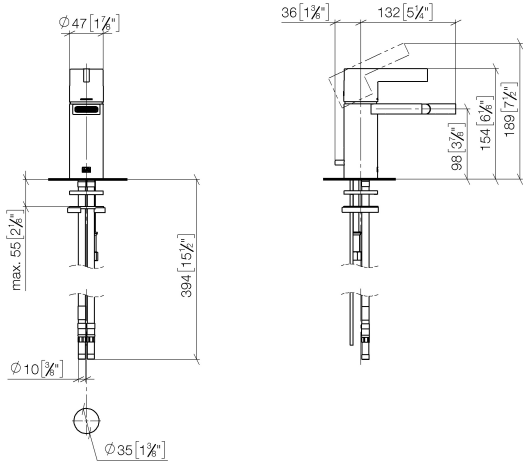

Single-lever bidet mixer with pop-up waste - Brushed Chrome

IMO

33 600 670

- 130mm projection
- fixed spout
- ball-joint pivotable through 30°
- rectangular, air-enriched flow
- height of mixer 188 mm
- height up to aerator 77 mm
- hole diameter 35 mm
- 2x screw-in M 10 x 1 pressure hose, leak-tested
- max. flow 7 l/min

	Brushed Chrome	33 600 670-93
	Chrome	33 600 670-00
	Brushed Platinum	33 600 670-06
	Platinum	33 600 670-08
	Brushed Durabronze (23kt Gold)	33 600 670-28
	Brushed Dark Platinum	33 600 670-99

33 600 670

mm [inches]

Flow rate chart

Trajectory diagram

Codes & Standards

DIN 4109

ISO 3822

Ü-Zeichen

Single-lever bidet mixer with pop-up waste - Brushed Chrome

Product version from 5/10/2021

Parts for other
finishes can be found
here: [Chrome](#)

Single-lever bidet mixer with pop-up waste - Brushed Chrome

IMO

33 600 670

Spare parts list

Product version up to 10/10/2018