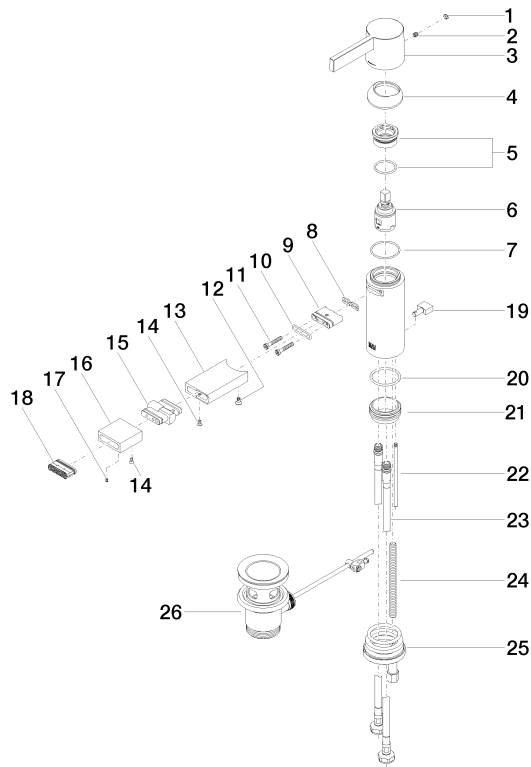

Single-lever bidet mixer with pop-up waste - Brushed Chrome

IMO

33 600 670

- 130mm projection
- fixed spout
- ball-joint pivotable through 30°
- rectangular, air-enriched flow
- height of mixer 188 mm
- height up to aerator 77 mm
- hole diameter 35 mm
- 2x screw-in M 10 x 1 pressure hose, leak-tested
- max. flow 7 l/min

mm [inches]

Flow rate chart

Trajectory diagram

Codes & Standards

DIN 4109

ISO 3822

Ü-Zeichen

Single-lever bidet mixer with pop-up waste - Brushed Chrome

Product version from 5/10/2021

Parts for other
finishes can be found
here: [Chrome](#)

Single-lever bidet mixer with pop-up waste - Brushed Chrome

IMO

33 600 670

Spare parts list

Product version up to 10/10/2018

Product version from 10/10/2018 to 5/10/2021

Product version from 5/10/2021 to 5/11/2021

Product version from 5/10/2021

No.	Item Number	Name	Quantity used	Delivery time
	90 31 20 087 00-93	plug	29	20