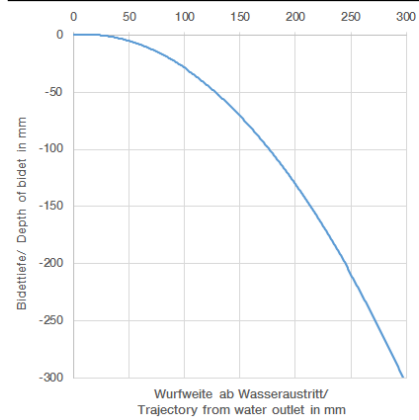

Single-lever bidet mixer with pop-up waste - Brushed Dark Platinum

IMO

33 600 670

- 130mm projection
- fixed spout
- ball-joint pivotable through 30°
- rectangular, air-enriched flow
- height of mixer 188 mm
- height up to aerator 77 mm
- hole diameter 35 mm
- 2x screw-in M 10 x 1 pressure hose, leak-tested
- max. flow 7 l/min

mm [inches]

Flow rate chart

Trajectory diagram

Codes & Standards

DIN 4109

ISO 3822

Ü-Zeichen

Single-lever bidet mixer with pop-up waste - Brushed Dark Platinum