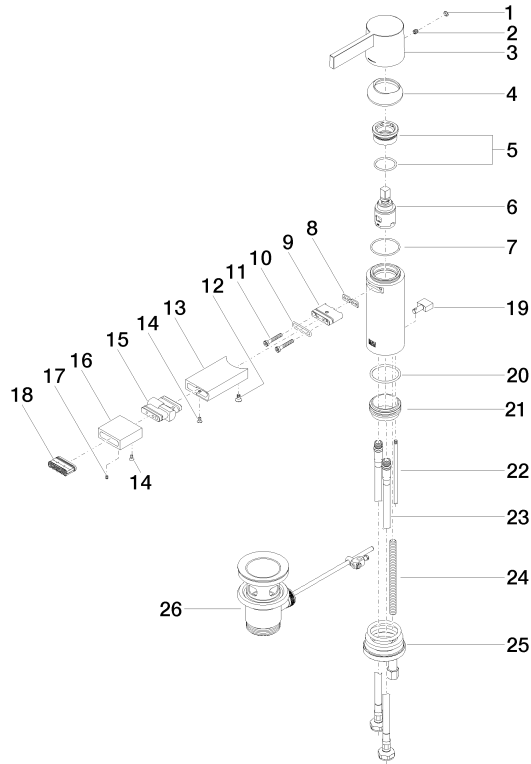

Single-lever bidet mixer with pop-up waste - Brushed Dark Platinum

IMO

33 600 670

- 130mm projection
- fixed spout
- ball-joint pivotable through 30°
- rectangular, air-enriched flow
- height of mixer 188 mm
- height up to aerator 77 mm
- hole diameter 35 mm
- 2x screw-in M 10 x 1 pressure hose, leak-tested
- max. flow 7 l/min

mm [inches]

Flow rate chart

Trajectory diagram

Codes & Standards

DIN 4109

ISO 3822

Ü-Zeichen

Single-lever bidet mixer with pop-up waste - Brushed Dark Platinum

Product version from 5/10/2021

Parts for other
finishes can be found
here: [Chrome](#)

Single-lever bidet mixer with pop-up waste - Brushed Dark Platinum

IMO

33 600 670

Spare parts list

Product version up to 10/10/2018

Product version from 10/10/2018 to 5/10/2021

Product version from 5/10/2021 to 5/11/2021

Product version from 5/10/2021

No.	Item Number	Name	Quantity used	Delivery time
	90 31 20 087 00-99	plug	29	30