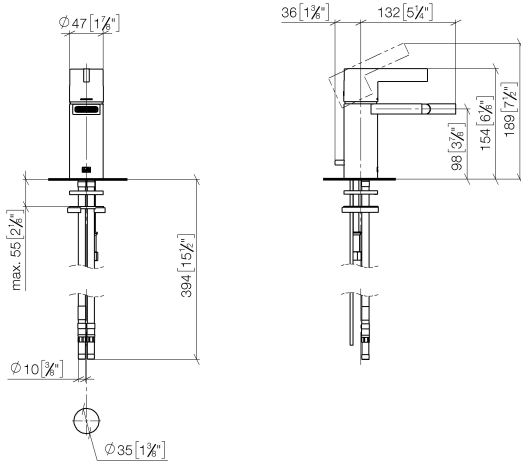

Single-lever bidet mixer with pop-up waste - Brushed Dark Platinum

IMO

33 600 670

- 130mm projection
- fixed spout
- ball-joint pivotable through 30°
- rectangular, air-enriched flow
- height of mixer 188 mm
- height up to aerator 77 mm
- hole diameter 35 mm
- 2x screw-in M 10 x 1 pressure hose, leak-tested
- max. flow 7 l/min

	Brushed Dark Platinum	33 600 670-99
	Chrome	33 600 670-00
	Brushed Platinum	33 600 670-06
	Platinum	33 600 670-08
	Brushed Durabronze (23kt Gold)	33 600 670-28
	Brushed Chrome	33 600 670-93

33 600 670

mm [inches]

Flow rate chart

Trajectory diagram

Codes & Standards

DIN 4109

ISO 3822

Ü-Zeichen

Single-lever bidet mixer with pop-up waste - Brushed Dark Platinum

Product version from 5/10/2021

Parts for other
finishes can be found
here: [Chrome](#)

Single-lever bidet mixer with pop-up waste - Brushed Dark Platinum

IMO

33 600 670

Spare parts list

Product version up to 10/10/2018