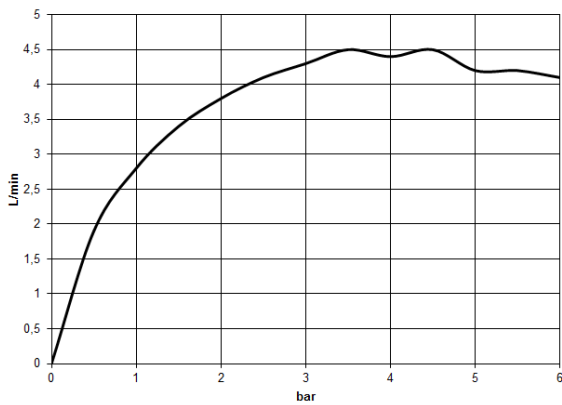

33 600 671

- 125mm projection
- fixed spout
- ball-joint pivotable through 35°
- rectangular, air-enriched flow
- height of mixer 138 mm
- height up to aerator 89 mm
- hole diameter 35 mm
- 2x screw-in M 10 x 1 pressure hose, leak-tested
- max. flow 4.6 l/min

	Brushed Platinum	33 600 671-06
	Chrome	33 600 671-00
	Dark Chrome	33 600 671-19
	Matte Black	33 600 671-33
	Brushed Chrome	33 600 671-93
	Brushed Dark Platinum	33 600 671-99

33 600 671

mm [inches]

Flow rate chart

Product version from 4/1/2024

No.	Item Number	Name	Quantity used	Delivery time
	90 20 67 019 00-06	handle	15	10