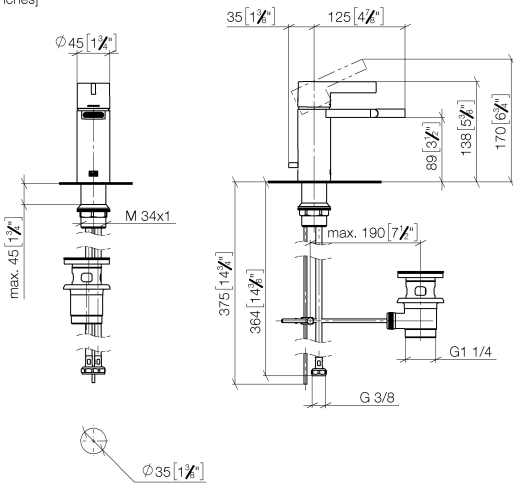

33 600 671

- 125mm projection
- fixed spout
- ball-joint pivotable through 35°
- rectangular, air-enriched flow
- height of mixer 138 mm
- height up to aerator 89 mm
- hole diameter 35 mm
- 2x screw-in M 10 x 1 pressure hose, leak-tested
- max. flow 4.6 l/min

	Brushed Platinum	33 600 671-06
	Chrome	33 600 671-00
	Dark Chrome	33 600 671-19
	Matte Black	33 600 671-33
	Brushed Chrome	33 600 671-93
	Brushed Dark Platinum	33 600 671-99

33 600 671

mm [inches]

Flow rate chart

LGA_38

33 600 671

Product version from 4/1/2024

Parts for other finishes can be found here: [Chrome](#)

IMO Single-lever bidet mixer with pop-up waste - Brushed Platinum

IMO

33 600 671

Spare parts list

Product version from 4/1/2024

No.	Item Number	Name	Quantity used	Delivery time
	90 20 67 019 00-06	handle	15	10