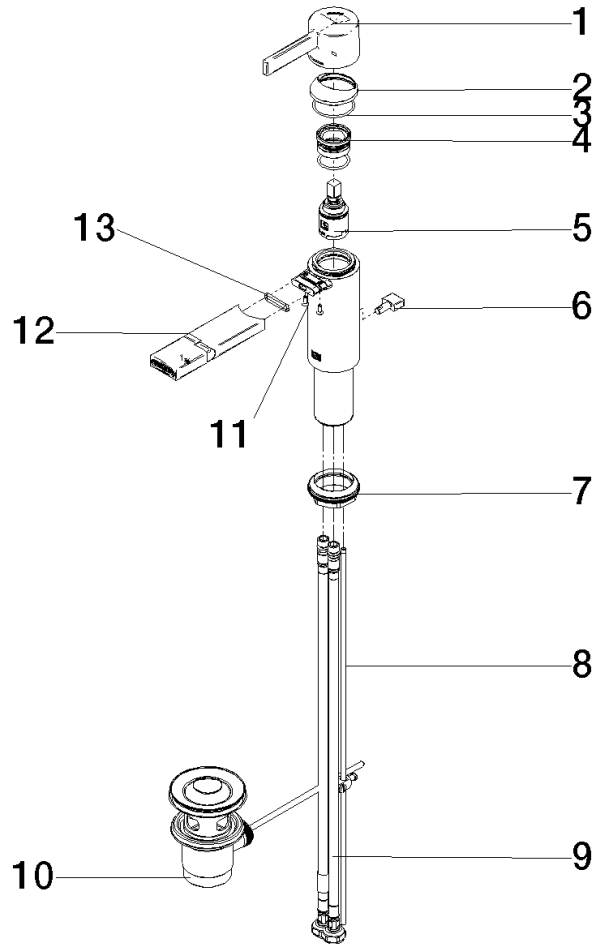

33 600 671

- 125mm projection
- fixed spout
- ball-joint pivotable through 35°
- rectangular, air-enriched flow
- height of mixer 138 mm
- height up to aerator 89 mm
- hole diameter 35 mm
- 2x screw-in M 10 x 1 pressure hose, leak-tested
- max. flow 4.6 l/min

	Brushed Platinum	33 600 671-06
	Chrome	33 600 671-00
	Dark Chrome	33 600 671-19
	Matte Black	33 600 671-33
	Brushed Chrome	33 600 671-93
	Brushed Dark Platinum	33 600 671-99

33 600 671

mm [inches]

Flow rate chart

LGA_38

33 600 671

Product version from 4/1/2024

Parts for other finishes can be found here: [Chrome](#)

IMO Single-lever bidet mixer with pop-up waste - Brushed Platinum

IMO

33 600 671

Spare parts list

Product version from 4/1/2024

No.	Item Number	Name	Quantity used	Delivery time
	90 20 67 019 00-06	handle	15	10