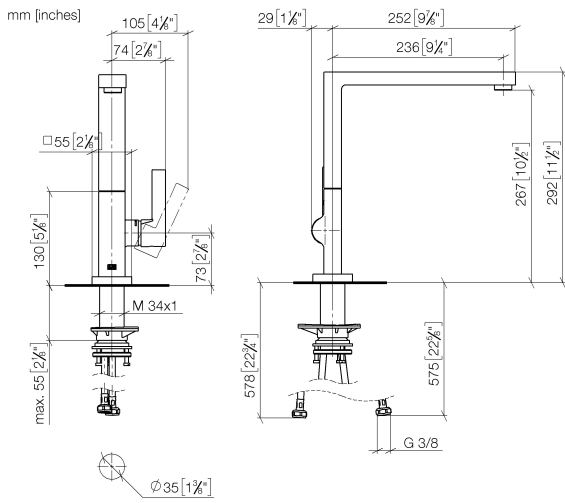

LOT Single-lever mixer - Brushed Durabron (23kt Gold)

LOT

33 800 680

- 236mm projection
- pivotable spout 360°
- air-enriched flow
- max. flow 8 l/min at 3 bar flow pressure
- lead-free
- This product can help a building meet the requirements of Green Building Rating Systems, e.g. LEED®, BREEAM®, DGNB

Flow rate chart

Codes & Standards

DIN 4109

ISO 3822

Ü-Zeichen

LOT Single-lever mixer - Brushed Durabronz (23kt Gold)

LOT

33 800 680

Certificates

LGA_38

33 800 680

Product version from 3/1/2023

Parts for other finishes can be found here: Chrome

LOT Single-lever mixer - Brushed Durabronz (23kt Gold)

LOT

33 800 680

Spare parts list

Product version from 3/1/2023

No.	Item Number	Name	Quantity used	Delivery time
	90 11 06 218 00-28	spout	12	-

Spare part can no longer be ordered, please order the replacement item