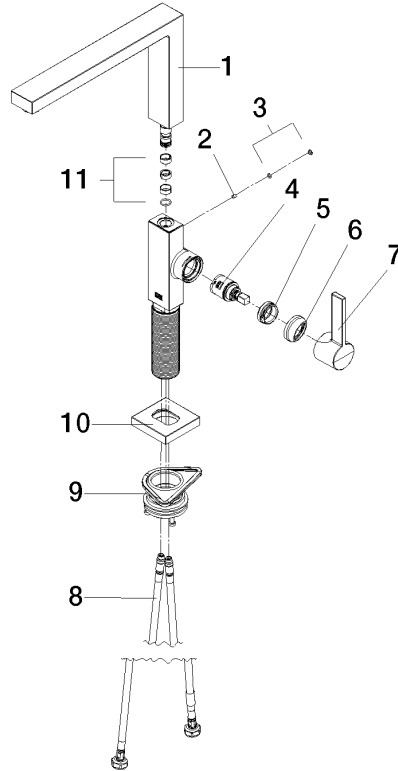

33 800 680

Product version from 3/1/2023

Parts for other finishes can be found here: Chrome