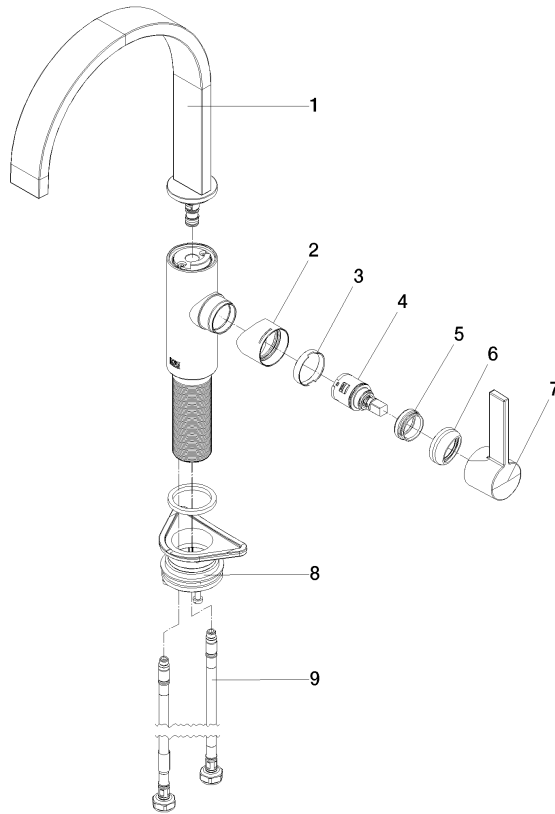

MEM Single-lever mixer - Chrome

MEM

33 800 682

- 201mm projection
- pivotable spout 360°
- Optional swivel limiter available with swivel limiter set 12 820 970 90
- air-enriched flow
- max. flow 6.3 l/min at 3 bar flow pressure
- lead-free
- This product can help a building meet the requirements of Green Building Rating Systems, e.g. LEED®, BREEAM®, DGNB

Recommended miscellaneous

Swivel limitation set - 12 820 970 90

Recommended miscellaneous

Strainer waste with control handle - Chrome 10 712 970-00

Recommended miscellaneous

Dispenser without rosette - Chrome 82 424 970-00

33 800 682

Flow rate chart

Certificates

LGA_38646.

WRAS_240202021.

33 800 682

Spare parts list

No.	Item Number	Name	Quantity used	Delivery time
1	90 28 22 332 00-00	spout	1	-
Spare part can no longer be ordered, please order the replacement item				
2	09 19 86 012-00	cover	1	60
3	90 23 10 128 00 90	nut	1	2
4	90 15 05 042 00 90	cartridge	1	2
5	09 24 04 266 90	nut	1	2
6	90 28 30 052 00-00	cover	1	10
7	90 20 86 004 00-00	handle	1	10
8	04 23 10 044 08 90	fixing set	1	2
9	04 30 04 101 00 90	hose	2	2