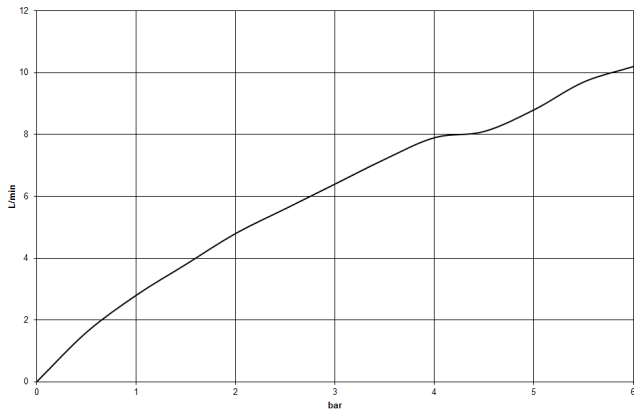

MEM Single-lever mixer - Chrome

MEM

33 800 682

- 201mm projection
- pivotable spout 360°
- Optional swivel limiter available with swivel limiter set 12 820 970 90
- air-enriched flow
- max. flow 6.3 l/min at 3 bar flow pressure
- lead-free
- This product can help a building meet the requirements of Green Building Rating Systems, e.g. LEED®, BREEAM®, DGNB

Recommended miscellaneous

Swivel limitation set - 12 820 970 90

Recommended miscellaneous

Strainer waste with control handle - Chrome 10 712 970-00

Recommended miscellaneous

Dispenser without rosette - Chrome 82 424 970-00

33 800 682

Flow rate chart

Certificates

LGA_38646.

WRAS_240202021.

33 800 682

Spare parts list

No.	Item Number	Name	Quantity used	Delivery time
1	90 28 22 332 00-00	spout	1	-
Spare part can no longer be ordered, please order the replacement item				
2	09 19 86 012-00	cover	1	60
3	90 23 10 128 00 90	nut	1	2
4	90 15 05 042 00 90	cartridge	1	2
5	09 24 04 266 90	nut	1	2
6	90 28 30 052 00-00	cover	1	10
7	90 20 86 004 00-00	handle	1	10
8	04 23 10 044 08 90	fixing set	1	2
9	04 30 04 101 00 90	hose	2	2