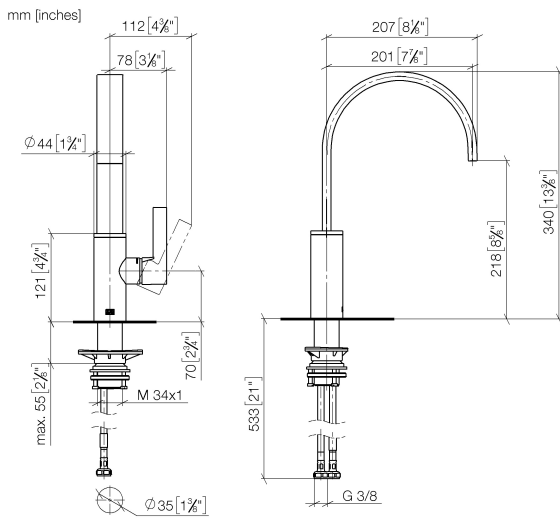

MEM Single-lever mixer - Chrome

MEM

33 800 682

- 201mm projection
- pivotable spout 360°
- Optional swivel limiter available with swivel limiter set 12 820 970 90
- air-enriched flow
- max. flow 6.3 l/min at 3 bar flow pressure
- lead-free
- This product can help a building meet the requirements of Green Building Rating Systems, e.g. LEED®, BREEAM®, DGNB

Recommended miscellaneous

Swivel limitation set - 12 820 970 90

Recommended miscellaneous

Strainer waste with control handle - Chrome 10 712 970-00

Recommended miscellaneous

Dispenser without rosette - Chrome 82 424 970-00

33 800 682

Flow rate chart

Certificates

LGA_38646.

WRAS_240202021.

33 800 682

Spare parts list

No.	Item Number	Name	Quantity used	Delivery time
1	90 28 22 332 00-00	spout	1	-
Spare part can no longer be ordered, please order the replacement item				
2	09 19 86 012-00	cover	1	60
3	90 23 10 128 00 90	nut	1	2
4	90 15 05 042 00 90	cartridge	1	2
5	09 24 04 266 90	nut	1	2
6	90 28 30 052 00-00	cover	1	10
7	90 20 86 004 00-00	handle	1	10
8	04 23 10 044 08 90	fixing set	1	2
9	04 30 04 101 00 90	hose	2	2