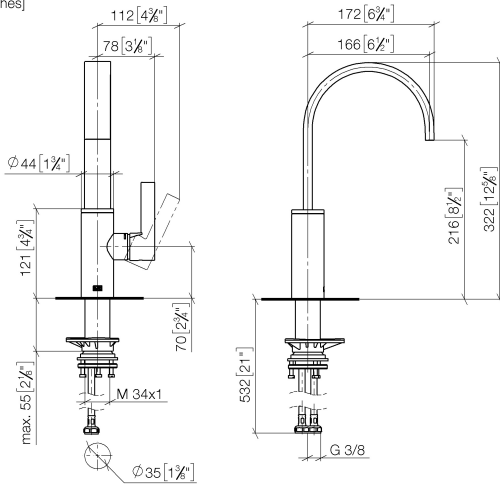

**MEM BAR TAP Single-lever mixer - Brushed Platinum**

MEM

33 805 682

- 166mm projection
- pivotable spout 360°
- Optional swivel limiter available with swivel limiter set 12 820 970 90
- air-enriched flow
- max. flow 6.3 l/min at 3 bar flow pressure
- lead-free
- This product can help a building meet the requirements of Green Building Rating Systems, e.g. LEED®, BREEAM®, DGNB
- WRAS 240202021

**Recommended miscellaneous**

**Swivel limitation set -** 12 820 970 90

**Recommended miscellaneous**

**Strainer waste with control handle - Brushed Platinum** 10 712 970-06

**Recommended miscellaneous**

**Dispenser without rosette - Brushed Platinum** 82 424 970-06

33 805 682

mm [inches]

**Flow rate chart**

**Certificates**

LGA\_38646.

WRAS\_240202021.

33 805 682

**Spare parts list**

No.	Item Number	Name	Quantity used	Delivery time
1	90 28 22 282 00-06	spout	1	-
Spare part can no longer be ordered, please order the replacement item				
2	09 19 86 012-06	cover	1	60
3	90 23 10 128 00 90	nut	1	2
4	90 15 05 042 00 90	cartridge	1	2
5	09 24 04 266 90	nut	1	2
6	90 28 30 052 00-06	cover	1	10
7	90 20 86 004 00-06	handle	1	10
8	04 23 10 044 08 90	fixing set	1	2
9	04 30 04 101 00 90	hose	2	2