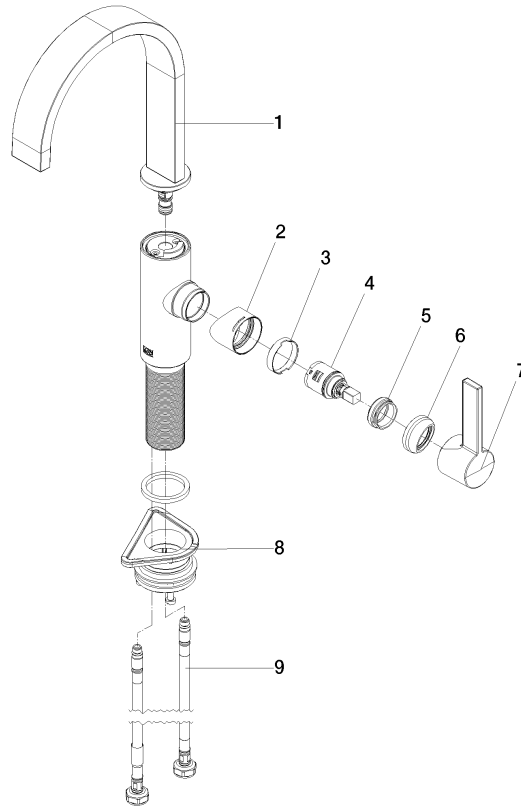

33 805 682

mm [inches]

Flow rate chart

Certificates

LGA_38646.

WRAS_240202021.

33 805 682

Spare parts list

No.	Item Number	Name	Quantity used	Delivery time
1	90 28 22 282 00-09	spout	1	-
Spare part can no longer be ordered, please order the replacement item				
2	09 19 86 012-09	cover	1	60
3	90 23 10 128 00 90	nut	1	2
4	90 15 05 042 00 90	cartridge	1	2
5	09 24 04 266 90	nut	1	2
6	90 28 30 052 00-09	cover	1	40
7	90 20 86 004 00-09	handle	1	-
Spare part can no longer be ordered, please order the replacement item				
8	04 23 10 044 08 90	fixing set	1	2
9	04 30 04 101 00 90	hose	2	2