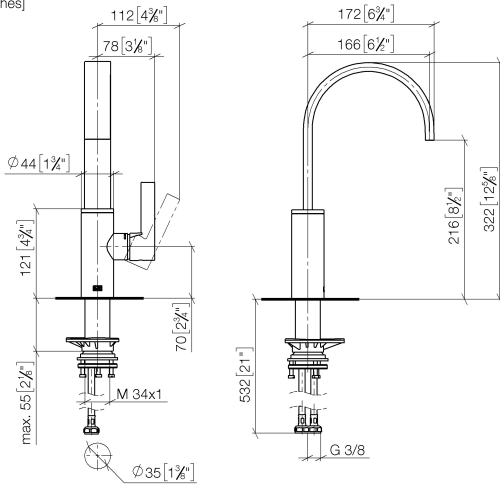

33 805 682

- 166mm projection
- pivotable spout 360°
- Optional swivel limiter available with swivel limiter set 12 820 970 90
- air-enriched flow
- max. flow 6.3 l/min at 3 bar flow pressure
- lead-free
- This product can help a building meet the requirements of Green Building Rating Systems, e.g. LEED®, BREEAM®, DGNB
- WRAS 240202021

33 805 682

mm [inches]

Flow rate chart

Certificates

LGA_38646.

WRAS_240202021.

33 805 682

Spare parts list

No.	Item Number	Name	Quantity used	Delivery time
1	90 28 22 282 00-09	spout	1	-
Spare part can no longer be ordered, please order the replacement item				
2	09 19 86 012-09	cover	1	60
3	90 23 10 128 00 90	nut	1	2
4	90 15 05 042 00 90	cartridge	1	2
5	09 24 04 266 90	nut	1	2
6	90 28 30 052 00-09	cover	1	40
7	90 20 86 004 00-09	handle	1	-
Spare part can no longer be ordered, please order the replacement item				
8	04 23 10 044 08 90	fixing set	1	2
9	04 30 04 101 00 90	hose	2	2