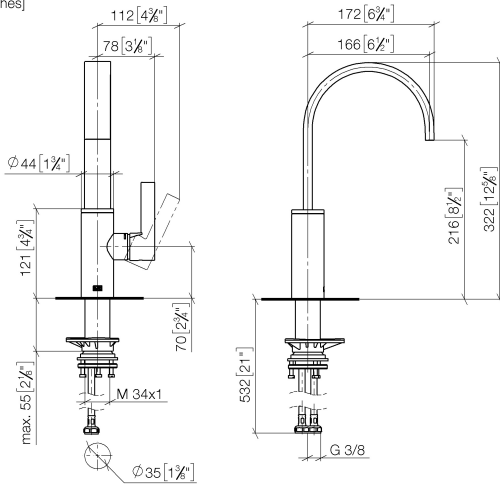

33 805 682

- 166mm projection
- pivotable spout 360°
- Optional swivel limiter available with swivel limiter set 12 820 970 90
- air-enriched flow
- max. flow 6.3 l/min at 3 bar flow pressure
- lead-free
- This product can help a building meet the requirements of Green Building Rating Systems, e.g. LEED®, BREEAM®, DGNB
- WRAS 240202021

33 805 682

mm [inches]

**Flow rate chart**

**Certificates**

LGA\_38646.

WRAS\_240202021.

33 805 682

**Spare parts list**

No.	Item Number	Name	Quantity used	Delivery time
1	90 28 22 282 00-19	spout	1	-
Spare part can no longer be ordered, please order the replacement item				
2	09 19 86 012-19	cover	1	60
3	90 23 10 128 00 90	nut	1	2
4	90 15 05 042 00 90	cartridge	1	2
5	09 24 04 266 90	nut	1	2
6	90 28 30 052 00-19	cover	1	20
7	90 20 86 004 00-19	handle	1	20
8	04 23 10 044 08 90	fixing set	1	2
9	04 30 04 101 00 90	hose	2	2