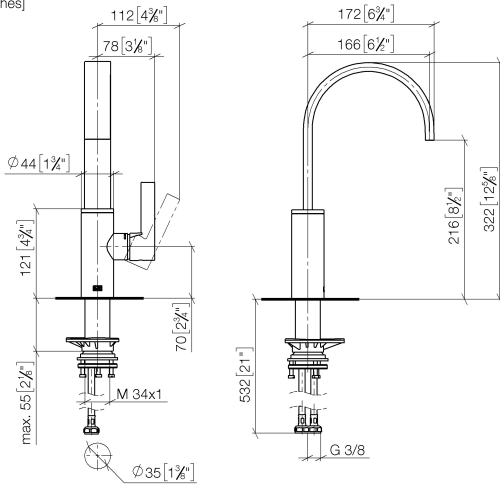

33 805 682

- 166mm projection
- pivotable spout 360°
- Optional swivel limiter available with swivel limiter set 12 820 970 90
- air-enriched flow
- max. flow 6.3 l/min at 3 bar flow pressure
- lead-free
- This product can help a building meet the requirements of Green Building Rating Systems, e.g. LEED®, BREEAM®, DGNB
- WRAS 240202021

Recommended miscellaneous

	Dispenser without rosette - Brushed Durabron (23kt Gold)	82 424 970-28
---	---	---------------

33 805 682

mm [inches]

Flow rate chart

Certificates

LGA_38646.

WRAS_240202021.

33 805 682

Spare parts list

No.	Item Number	Name	Quantity used	Delivery time
1	90 28 22 282 00-28	spout	1	-
Spare part can no longer be ordered, please order the replacement item				
2	09 19 86 012-28	cover	1	60
3	90 23 10 128 00 90	nut	1	2
4	90 15 05 042 00 90	cartridge	1	2
5	09 24 04 266 90	nut	1	2
6	90 28 30 052 00-28	cover	1	20
7	90 20 86 004 00-28	handle	1	20
8	04 23 10 044 08 90	fixing set	1	2
9	04 30 04 101 00 90	hose	2	2