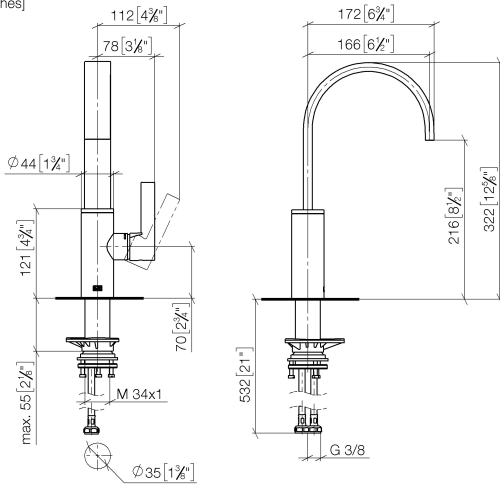

33 805 682

- 166mm projection
- pivotable spout 360°
- Optional swivel limiter available with swivel limiter set 12 820 970 90
- air-enriched flow
- max. flow 6.3 l/min at 3 bar flow pressure
- lead-free
- This product can help a building meet the requirements of Green Building Rating Systems, e.g. LEED®, BREEAM®, DGNB
- WRAS 240202021

33 805 682

mm [inches]

Flow rate chart

Certificates

LGA_38646.

WRAS_240202021.

33 805 682

Spare parts list

No.	Item Number	Name	Quantity used	Delivery time
1	90 28 22 282 00-46	spout	1	-
Spare part can no longer be ordered, please order the replacement item				
2	09 19 86 012-46	cover	1	60
3	90 23 10 128 00 90	nut	1	2
4	90 15 05 042 00 90	cartridge	1	2
5	09 24 04 266 90	nut	1	2
6	90 28 30 052 00-46	cover	1	30
7	90 20 86 004 00-46	handle	1	30
8	04 23 10 044 08 90	fixing set	1	2
9	04 30 04 101 00 90	hose	2	2