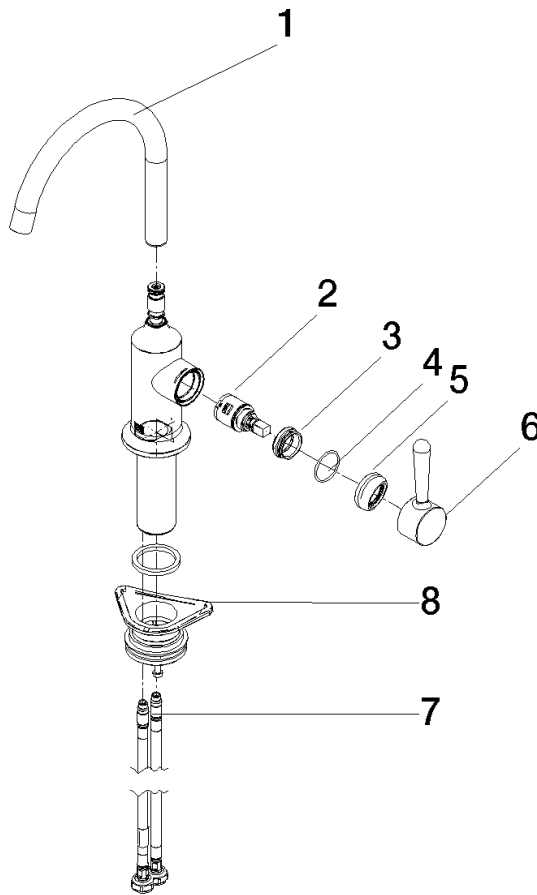

33 805 809

- 167mm projection
- pivotable spout 360°
- air-enriched flow
- max. flow 7 l/min at 3 bar flow pressure
- lead-free
- This product can help a building meet the requirements of Green Building Rating Systems, e.g. LEED®, BREEAM®, DGNB

Recommended miscellaneous

VAIA Dispenser with rosette - 82 434 809-06
Brushed Platinum

33 805 809

mm [inches]

Flow rate chart

Certificates

LGA_29299.

33 805 809

Parts for other finishes can be found here: [Chrome](#)

Spare parts list

No.	Item Number	Name	Quantity used	Delivery time
1	90 28 22 311 02-06	spout	1	-
Spare part can no longer be ordered, please order the replacement item				
2	90 15 05 042 00 90	cartridge	1	2
3	09 24 04 266 90	nut	1	2
4	09 14 10 091 90	seal	1	2
5	90 28 30 052 00-06	cover	1	10
6	90 20 80 050 00-06	handle	1	-
Spare part can no longer be ordered, please order the replacement item				
7	04 30 04 100 00 90	hose	2	2
8	04 23 10 044 08 90	fixing set	1	2