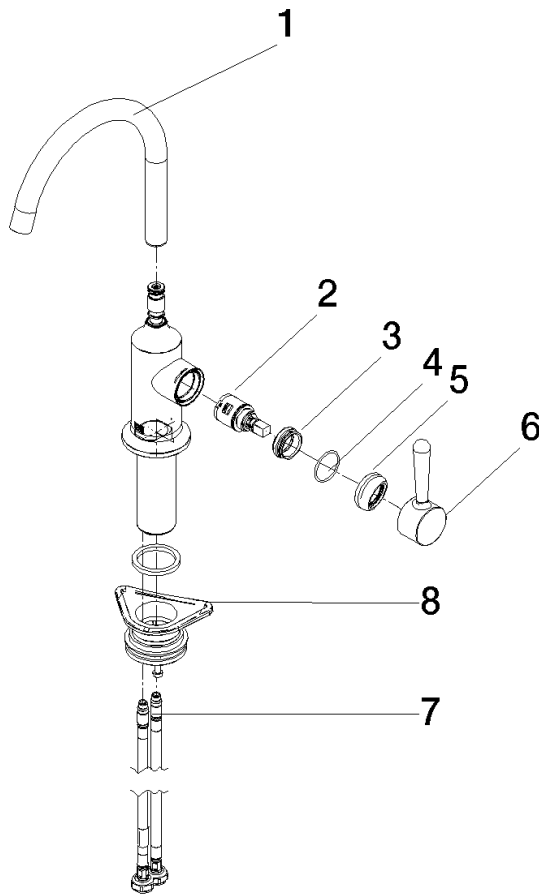

33 805 809

- 167mm projection
- pivotable spout 360°
- air-enriched flow
- max. flow 7 l/min at 3 bar flow pressure
- lead-free
- This product can help a building meet the requirements of Green Building Rating Systems, e.g. LEED®, BREEAM®, DGNB

Recommended miscellaneous

VAIA Dispenser with rosette - Champagne (22kt Gold) 82 434 809-47

33 805 809

Flow rate chart

Certificates

LGA_29299.

33 805 809

Parts for other finishes can be found here: [Chrome](#)

Spare parts list

No.	Item Number	Name	Quantity used	Delivery time
1	90 28 22 311 02-47	spout	1	-
Spare part can no longer be ordered, please order the replacement item				
2	90 15 05 042 00 90	cartridge	1	2
3	09 24 04 266 90	nut	1	2
4	09 14 10 091 90	seal	1	2
5	90 28 30 052 00-47	cover	1	30
6	90 20 80 050 00-47	handle	1	-
Spare part can no longer be ordered, please order the replacement item				
7	04 30 04 100 00 90	hose	2	2
8	04 23 10 044 08 90	fixing set	1	2