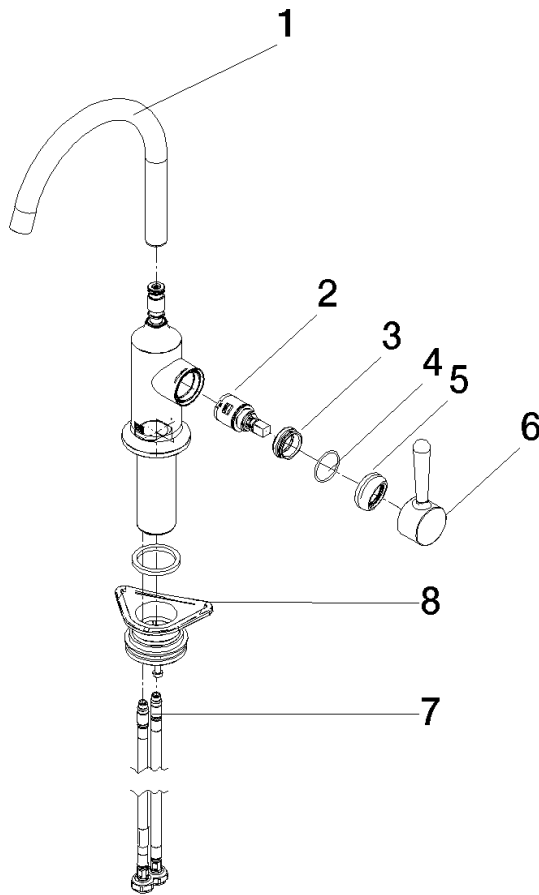

33 805 809

- 167mm projection
- pivotable spout 360°
- air-enriched flow
- max. flow 7 l/min at 3 bar flow pressure
- lead-free
- This product can help a building meet the requirements of Green Building Rating Systems, e.g. LEED®, BREEAM®, DGNB

Recommended miscellaneous

VAIA Dispenser with rosette - 82 434 809-99
Brushed Dark Platinum

33 805 809

Flow rate chart

Certificates

LGA_29299.

33 805 809

Parts for other finishes can be found here: [Chrome](#)

Spare parts list

No.	Item Number	Name	Quantity used	Delivery time
1	90 28 22 311 02-99	spout	1	-
Spare part can no longer be ordered, please order the replacement item				
2	90 15 05 042 00 90	cartridge	1	2
3	09 24 04 266 90	nut	1	2
4	09 14 10 091 90	seal	1	2
5	90 28 30 052 00-99	cover	1	30
6	90 20 80 050 00-99	handle	1	-
Spare part can no longer be ordered, please order the replacement item				
7	04 30 04 100 00 90	hose	2	2
8	04 23 10 044 08 90	fixing set	1	2