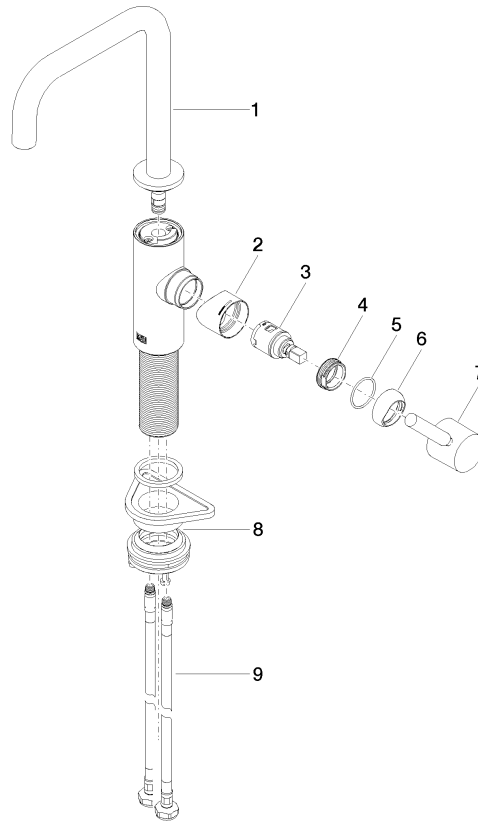

**META SQUARE BAR TAP Single-lever mixer - Brushed Champagne (22kt Gold)**

META SQUARE

33 805 861

- 166mm projection
- pivotable spout 360°
- Optional swivel limiter available with swivel limiter set 12 820 970 90
- air-enriched flow
- max. flow 8 l/min at 3 bar flow pressure
- lead-free
- This product can help a building meet the requirements of Green Building Rating Systems, e.g. LEED®, BREEAM®, DGNB
- WRAS 240102021

**Recommended miscellaneous**

**Swivel limitation set -** 12 820 970 90

**Recommended miscellaneous**

**Dispenser without rosette -  
Brushed Champagne (22kt Gold)** 82 424 970-46

**Recommended miscellaneous**

**Strainer waste with control handle  
- Brushed Champagne (22kt Gold)** 10 712 970-46

33 805 861  
mm [inches]

**Flow rate chart**

**Certificates**

LGA\_38642.

WRAS\_240102021.

33 805 861

### Spare parts list

No.	Item Number	Name	Quantity used	Delivery time
1	90 28 22 285 00-46	spout	1	-
Spare part can no longer be ordered, please order the replacement item				
2	09 19 86 012-46	cover	1	60
3	90 15 05 042 00 90	cartridge	1	2
4	09 24 04 266 90	nut	1	2
5	09 14 10 091 90	seal	1	2
6	90 28 30 052 00-46	cover	1	30
7	90 20 66 003 00-46	handle	1	-
Spare part can no longer be ordered, please order the replacement item				
8	04 23 10 044 08 90	fixing set	1	2
9	04 30 04 101 00 90	hose	2	2