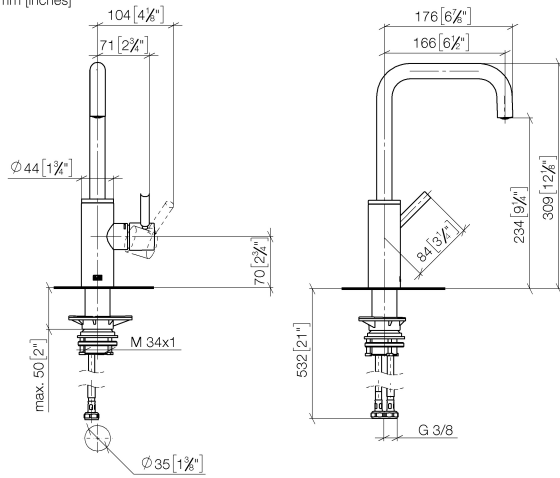

**META SQUARE BAR TAP Single-lever mixer - Brushed Champagne (22kt Gold)**

META SQUARE

33 805 861

- 166mm projection
- pivotable spout 360°
- Optional swivel limiter available with swivel limiter set 12 820 970 90
- air-enriched flow
- max. flow 8 l/min at 3 bar flow pressure
- lead-free
- This product can help a building meet the requirements of Green Building Rating Systems, e.g. LEED®, BREEAM®, DGNB
- WRAS 240102021

**Strainer waste with control handle  
- Brushed Champagne (22kt Gold)** 10 712 970-46

33 805 861  
mm [inches]

**Flow rate chart**

**Certificates**

LGA\_38642.

WRAS\_240102021.

33 805 861

### Spare parts list

No.	Item Number	Name	Quantity used	Delivery time
1	90 28 22 285 00-46	spout	1	-
Spare part can no longer be ordered, please order the replacement item				
2	09 19 86 012-46	cover	1	60
3	90 15 05 042 00 90	cartridge	1	2
4	09 24 04 266 90	nut	1	2
5	09 14 10 091 90	seal	1	2
6	90 28 30 052 00-46	cover	1	30
7	90 20 66 003 00-46	handle	1	-
Spare part can no longer be ordered, please order the replacement item				
8	04 23 10 044 08 90	fixing set	1	2
9	04 30 04 101 00 90	hose	2	2