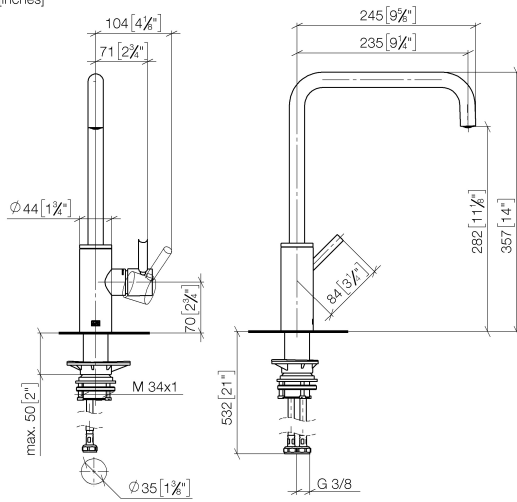

**Strainer waste with control handle  
- Brushed Champagne (22kt Gold)** 10 712 970-46

33 815 861 Product version from 2/1/2023

mm [inches]

**Flow rate chart**

**Codes & Standards**

DIN 4109

ISO 3822

Scottish Water  
Byelaws

### Certificates

---

LGA\_38

WRAS\_240102

**Spare parts list**

No.	Item Number	Name	Quantity used	Delivery time
1	90 28 22 284 00-46	spout	1	30
2	90 15 05 042 00 90	cartridge	1	2
3	09 24 04 266 90	nut	1	2
4	90 28 30 052 00-46	cover	1	30
5	90 20 66 033 00-46	handle	1	30
6	04 23 10 044 08 90	fixing set	1	2
7	04 30 04 101 00 90	hose	2	2