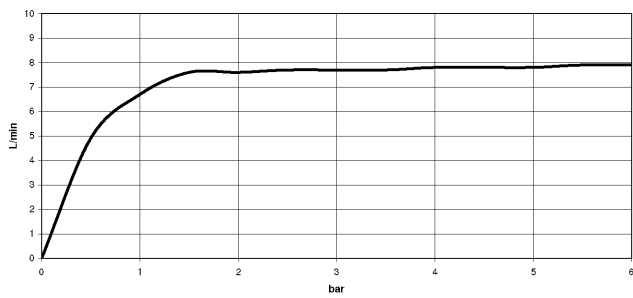

33 815 861 Product version from 2/1/2023

- 235mm projection
- pivotable spout 360°
- Optional swivel limiter available with swivel limiter set 12 820 970 90
- air-enriched flow
- max. flow 8 l/min at 3 bar flow pressure
- lead-free
- This product can help a building meet the requirements of Green Building Rating Systems, e.g. LEED®, BREEAM®, DGNB
- WRAS

**Recommended miscellaneous**

**Swivel limitation set -** 12 820 970 90

**Recommended miscellaneous**

**Dispenser without rosette -  
Brushed Champagne (22kt Gold)** 82 424 970-46

**Recommended miscellaneous**

**Strainer waste with control handle  
- Brushed Champagne (22kt Gold)** 10 712 970-46

33 815 861 Product version from 2/1/2023

mm [inches]

**Flow rate chart**

**Codes & Standards**

DIN 4109

ISO 3822

Scottish Water  
Byelaws