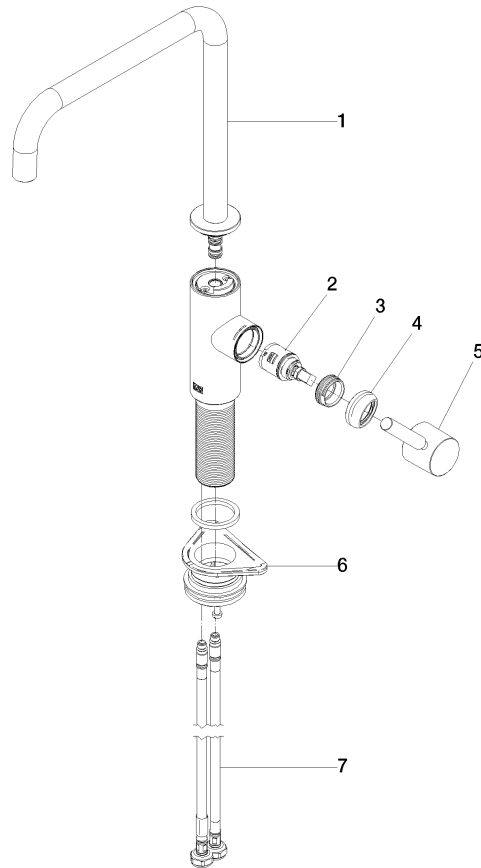

**Strainer waste with control handle  
- Brushed Champagne (22kt Gold)** 10 712 970-46

33 815 861 Product version from 2/1/2023

mm [inches]

**Flow rate chart**

**Codes & Standards**

DIN 4109

ISO 3822

Scottish Water  
Byelaws

## META SQUARE Single-lever mixer - Brushed Champagne (22kt Gold)

META SQUARE

33 815 861 Product version from 2/1/2023

### Certificates

---

LGA\_38

WRAS\_240102

**Spare parts list**

No.	Item Number	Name	Quantity used	Delivery time
1	90 28 22 284 00-46	spout	1	30
2	90 15 05 042 00 90	cartridge	1	2
3	09 24 04 266 90	nut	1	2
4	90 28 30 052 00-46	cover	1	30
5	90 20 66 033 00-46	handle	1	30
6	04 23 10 044 08 90	fixing set	1	2
7	04 30 04 101 00 90	hose	2	2