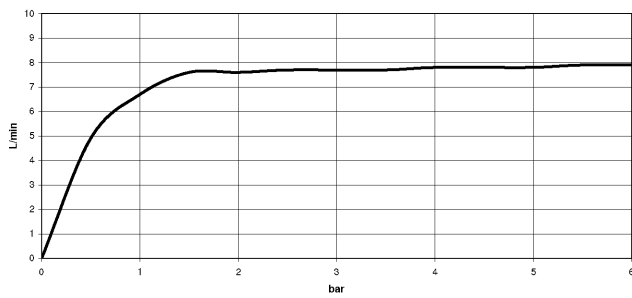

33 815 861

mm [inches]

Flow rate chart

Certificates

LGA_38642.

WRAS_240102021.

33 815 861

Spare parts list