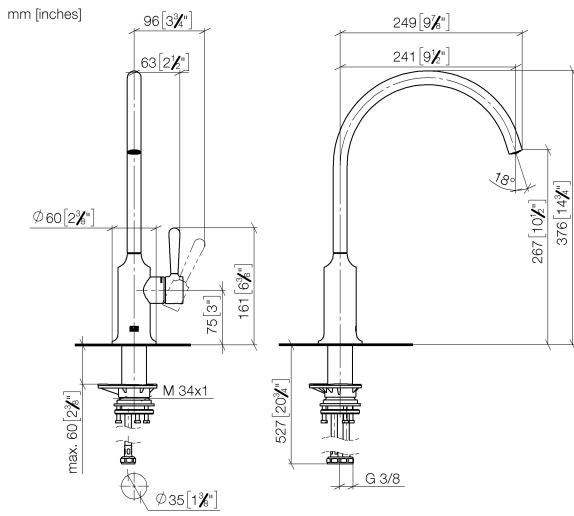

VAIA Single-lever mixer - Brushed Bronze

33 816 809 Product version from 7/1/2023

- 241mm projection
- pivotable spout 360°
- air-enriched flow
- max. flow 7 l/min at 3 bar flow pressure
- lead-free
- This product can help a building meet the requirements of Green Building Rating Systems, e.g. LEED®, BREEAM®, DGNB
- WRAS

VAIA Single-lever mixer - Brushed Bronze

33 816 809 Product version from 7/1/2023

Flow rate chart

Codes & Standards

DIN 4109

ISO 3822

Scottish Water
Byelaws

UK Water Supply
Regulations

Parts for other finishes can be found here: [Chrome](#)

Spare parts list

No.	Item Number	Name	Quantity used	Delivery time
1	90 28 22 396 00-42	spout	1	30
2	90 15 05 042 00 90	cartridge	1	2
3	09 24 04 266 90	nut	1	2
4	09 14 10 091 90	seal	1	2
5	90 28 30 052 00-42	cover	1	30
6	90 20 80 050 00-42	handle	1	30
7	04 30 04 100 00 90	hose	2	2
8	04 23 10 044 08 90	fixing set	1	2