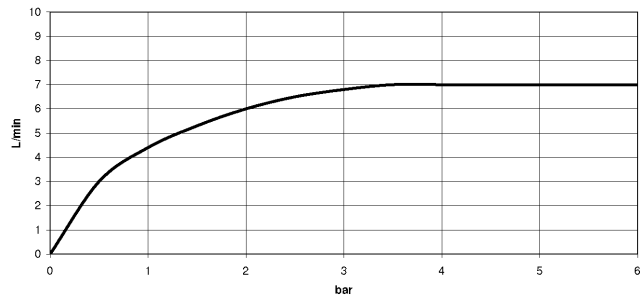

Flow rate chart

Codes & Standards

DIN 4109

ISO 3822

Scottish Water
Byelaws

UK Water Supply
Regulations

Ü-Zeichen