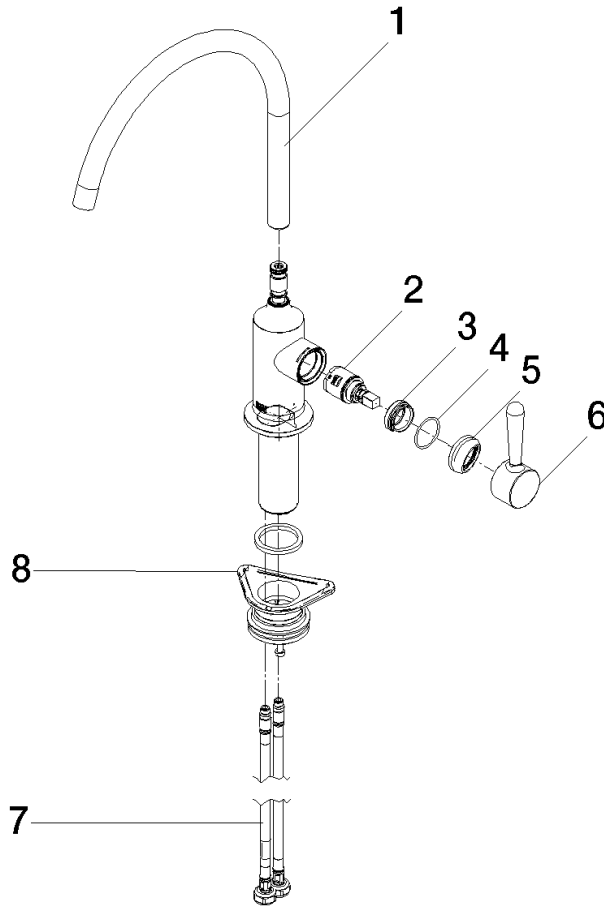

VAIA Single-lever mixer - Brushed Bronze

33 816 809 Product version from 7/1/2023

- 241mm projection
- pivotable spout 360°
- air-enriched flow
- max. flow 7 l/min at 3 bar flow pressure
- lead-free
- This product can help a building meet the requirements of Green Building Rating Systems, e.g. LEED®, BREEAM®, DGNB
- WRAS

VAIA Single-lever mixer - Brushed Bronze

33 816 809 Product version from 7/1/2023

Flow rate chart

Codes & Standards

DIN 4109

ISO 3822

Scottish Water
Byelaws

UK Water Supply
Regulations

Parts for other finishes can be found here: [Chrome](#)

Spare parts list

No.	Item Number	Name	Quantity used	Delivery time
1	90 28 22 396 00-42	spout	1	30
2	90 15 05 042 00 90	cartridge	1	2
3	09 24 04 266 90	nut	1	2
4	09 14 10 091 90	seal	1	2
5	90 28 30 052 00-42	cover	1	30
6	90 20 80 050 00-42	handle	1	30
7	04 30 04 100 00 90	hose	2	2
8	04 23 10 044 08 90	fixing set	1	2