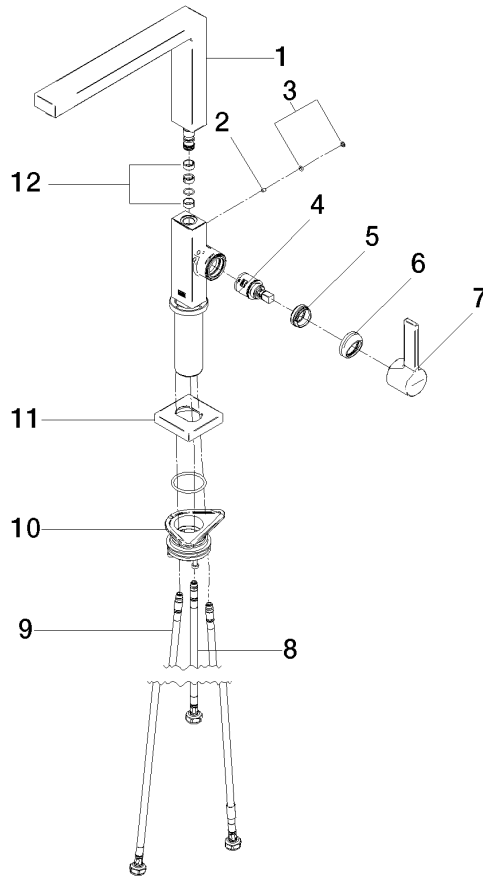

**LOT Single-lever mixer for rinsing/Profi spray - Chrome**

LOT

33 826 680

- 236mm projection
- pivotable spout 360°
- air-enriched flow
- max. flow 8 l/min at 3 bar flow pressure
- lead-free
- This product can help a building meet the requirements of Green Building Rating Systems, e.g. LEED®, BREEAM®, DGNB

33 826 680

Product version from 7/1/2023

LOT Single-lever mixer for rinsing/Profi spray - Chrome

LOT

33 826 680

**Spare parts list**

**Product version from 7/1/2023**

No.	Item Number	Name	Quantity used	Delivery time
	90 11 06 218 00-00	spout	13	-