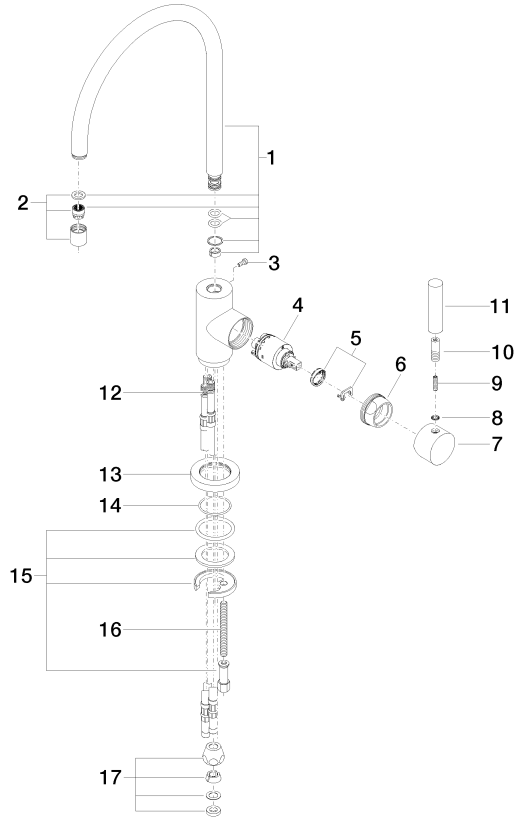

**TARA Single-lever mixer for rinsing/Profi spray - Brushed Durabronz (23kt Gold)**

33 826 888

- 235mm projection
- pivotable spout 360°
- air-enriched flow
- height of mixer 400 mm
- height up to aerator 230 mm
- single-lever mixer hole diameter 35mm
- max. flow 7 l/min at 3 bar flow pressure
- lead-free
- WRAS 1705020
- This product can help a building meet the requirements of Green Building Rating Systems, e.g. LEED®, BREEAM®, DGNB

**Recommended miscellaneous**

**Rinsing spray set - Brushed Durabronz (23kt Gold)**

27 721 970-28

**TARA Single-lever mixer for rinsing/Profi spray - Brushed Durabronz (23kt Gold)**

33 826 888

mm [inches]

**Flow rate chart**

# TARA Single-lever mixer for rinsing/Profi spray - Brushed Durabronz (23kt Gold)

33 826 888  
 Parts for other finishes can be found here: [Chrome](#)

## Spare parts list

No.	Item Number	Name	Quantity used	Delivery time
1	90 28 22 049 02-28	spout	1	20
2	90 23 01 028 03-28	aerator	1	20
3	09 30 30 054 90	screw	1	2
4	90 15 05 065 00 90	cartridge	1	2
5	90 28 10 148 00 90	accessories	1	2
6	09 24 04 107-28	nut	1	20
7	90 20 88 040 00-28	handle	1	20
8	90 30 11 032 00 90	disc	1	2
9	09 31 11 010 90	pin	1	2
10	90 24 04 048 00-28	nipple	1	20
11	11 170 880-28	handle	1	-
Spare part can no longer be ordered, please order the replacement item				
12	04 30 04 064 00 90	hose	3	60
13	09 28 10 055-28	rosette	1	20
14	09 14 10 034 90	seal	1	2
15	04 30 11 038 00 90	fixing set	1	2
16	09 31 11 011 90	pin	1	2
17	90 23 30 040 00-28	threaded connector	1	20