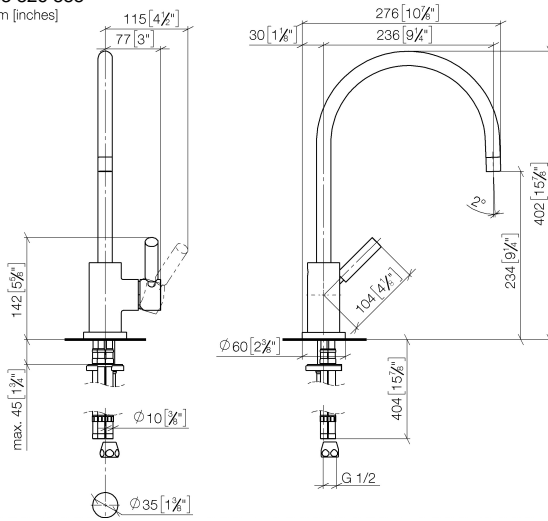

**TARA Single-lever mixer for rinsing/Profi spray - Brushed Durabronz (23kt Gold)**

33 826 888

- 235mm projection
- pivotable spout 360°
- air-enriched flow
- height of mixer 400 mm
- height up to aerator 230 mm
- single-lever mixer hole diameter 35mm
- max. flow 7 l/min at 3 bar flow pressure
- lead-free
- WRAS 1705020
- This product can help a building meet the requirements of Green Building Rating Systems, e.g. LEED®, BREEAM®, DGNB

**Recommended miscellaneous**

**Rinsing spray set - Brushed Durabronz (23kt Gold)**

27 721 970-28

**TARA Single-lever mixer for rinsing/Profi spray - Brushed Durabronz (23kt Gold)**

33 826 888

mm [inches]

**Flow rate chart**

## Spare parts list

No.	Item Number	Name	Quantity used	Delivery time
1	90 28 22 049 02-28	spout	1	20
2	90 23 01 028 03-28	aerator	1	20
3	09 30 30 054 90	screw	1	2
4	90 15 05 065 00 90	cartridge	1	2
5	90 28 10 148 00 90	accessories	1	2
6	09 24 04 107-28	nut	1	20
7	90 20 88 040 00-28	handle	1	20
8	90 30 11 032 00 90	disc	1	2
9	09 31 11 010 90	pin	1	2
10	90 24 04 048 00-28	nipple	1	20
11	11 170 880-28	handle	1	-
Spare part can no longer be ordered, please order the replacement item				
12	04 30 04 064 00 90	hose	3	60
13	09 28 10 055-28	rosette	1	20
14	09 14 10 034 90	seal	1	2
15	04 30 11 038 00 90	fixing set	1	2
16	09 31 11 011 90	pin	1	2
17	90 23 30 040 00-28	threaded connector	1	20