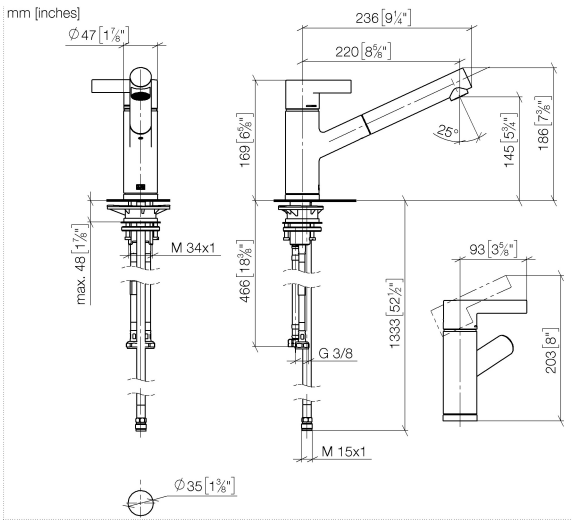

33 840 760

- 220mm projection
- pivotable spout 130°
- air-enriched flow
- height of mixer 167 mm
- height up to aerator 145 mm
- hole diameter 35 mm
- fabric braided hose 1500 mm
- max. flow 8 l/min at 3 bar flow pressure
- lead-free
- This product can help a building meet the requirements of Green Building Rating Systems, e.g. LEED®, BREEAM®, DGNB

Flow rate chart

Certificates

ETA\_20612.

GDV\_0400282.

LGA\_19871.

Belgaqua\_22\_277\_2  
7\_3.

33 840 760

Parts for other finishes can be found here: [Chrome](#)

33 840 760

Spare parts list

No.	Item Number	Name	Quantity used	Delivery time
1	09 20 76 001-06	handle	1	10
2	90 31 20 109 00 90	plug	1	2
3	90 31 11 030 00 90	pin	1	2
4	09 28 30 012-06	cover	1	10
5	09 14 10 102 90	seal	1	2
6	09 24 04 270 90	nut	1	2
7	09 14 10 031 90	seal	1	2
8	90 28 10 148 00 90	accessories	1	2
9	90 15 05 064 00 90	cartridge	1	2
10	09 19 76 001-06	sleeve	1	10
11	09 18 40 099 90	sleeve	1	2
12	90 30 02 062 00-06	hose	1	10
13	09 23 01 039 90	sieve	1	2
14	04 12 11 106 00-06	shower	1	10
15	09 14 10 001 90	seal	1	2
16	09 30 30 113 20 90	screw	1	2
17	09 14 15 029 90	ring	2	2
18	09 28 10 144 90	ring	1	2
19	09 14 10 034 90	seal	1	2
20	09 27 76 001-06	rosette	1	10
21	04 30 04 100 00 90	hose	2	2
22	04 23 10 044 02 90	fixing set	1	2
23	09 18 40 090 90	sleeve	1	2
24	04 30 04 029 00 90	hose	1	2
25	04 21 50 005 00 90	accessories	1	2
26	09 23 01 131 90	back-flow preventer	1	2
27	90 14 20 019 00 90	seal	1	2
28	90 30 09 031 00 90	key	1	2