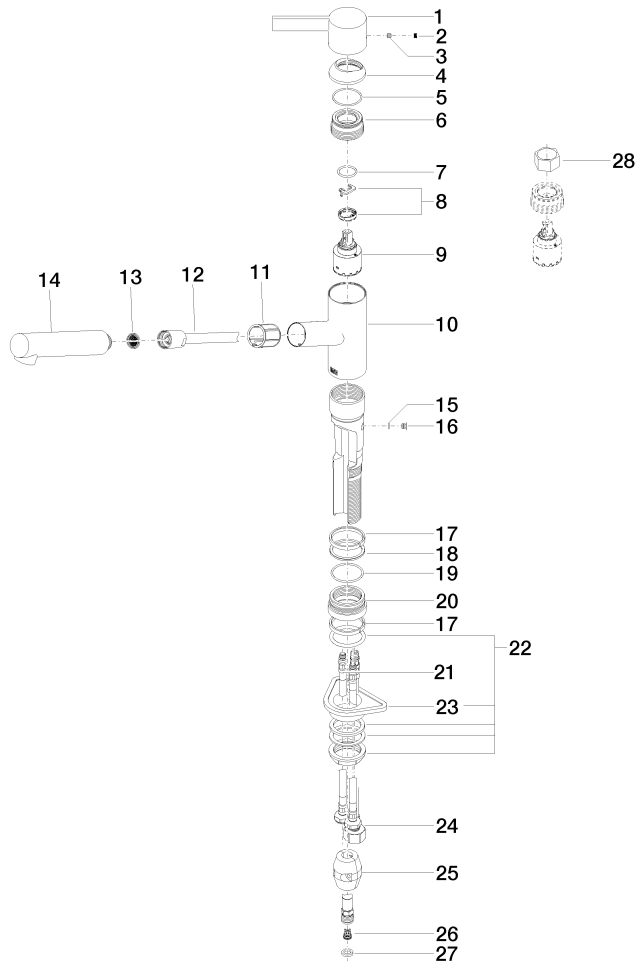

33 840 760

- 220mm projection
- pivotable spout 130°
- air-enriched flow
- height of mixer 167 mm
- height up to aerator 145 mm
- hole diameter 35 mm
- fabric braided hose 1500 mm
- max. flow 8 l/min at 3 bar flow pressure
- lead-free
- This product can help a building meet the requirements of Green Building Rating Systems, e.g. LEED®, BREEAM®, DGNB

**Recommended miscellaneous**

**Strainer waste with control handle - Brushed Platinum** 10 712 970-06

**Recommended miscellaneous**

**Dispenser without rosette - Brushed Platinum** 82 424 970-06

33 840 760

Flow rate chart

Certificates

ETA\_20612.

GDV\_0400282.

LGA\_19871.

Belgaqua\_22\_277\_2  
7\_3.

33 840 760

Parts for other finishes can be found here: [Chrome](#)

33 840 760

Spare parts list

No.	Item Number	Name	Quantity used	Delivery time
1	09 20 76 001-06	handle	1	10
2	90 31 20 109 00 90	plug	1	2
3	90 31 11 030 00 90	pin	1	2
4	09 28 30 012-06	cover	1	10
5	09 14 10 102 90	seal	1	2
6	09 24 04 270 90	nut	1	2
7	09 14 10 031 90	seal	1	2
8	90 28 10 148 00 90	accessories	1	2
9	90 15 05 064 00 90	cartridge	1	2
10	09 19 76 001-06	sleeve	1	10
11	09 18 40 099 90	sleeve	1	2
12	90 30 02 062 00-06	hose	1	10
13	09 23 01 039 90	sieve	1	2
14	04 12 11 106 00-06	shower	1	10
15	09 14 10 001 90	seal	1	2
16	09 30 30 113 20 90	screw	1	2
17	09 14 15 029 90	ring	2	2
18	09 28 10 144 90	ring	1	2
19	09 14 10 034 90	seal	1	2
20	09 27 76 001-06	rosette	1	10
21	04 30 04 100 00 90	hose	2	2
22	04 23 10 044 02 90	fixing set	1	2
23	09 18 40 090 90	sleeve	1	2
24	04 30 04 029 00 90	hose	1	2
25	04 21 50 005 00 90	accessories	1	2
26	09 23 01 131 90	back-flow preventer	1	2
27	90 14 20 019 00 90	seal	1	2
28	90 30 09 031 00 90	key	1	2