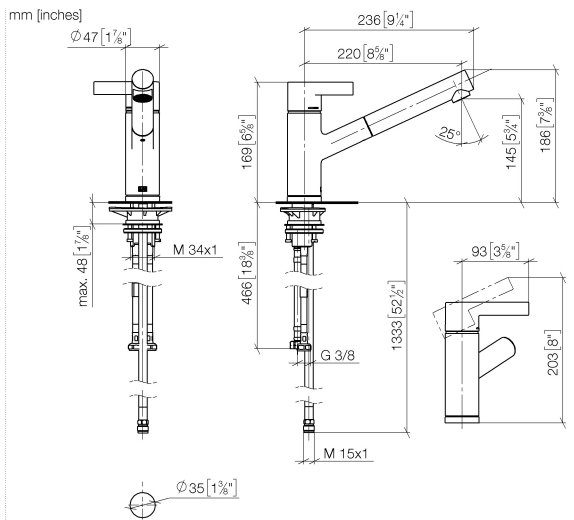

33 840 760

- 220mm projection
- pivotable spout 130°
- air-enriched flow
- height of mixer 167 mm
- height up to aerator 145 mm
- hole diameter 35 mm
- fabric braided hose 1500 mm
- max. flow 8 l/min at 3 bar flow pressure
- lead-free
- This product can help a building meet the requirements of Green Building Rating Systems, e.g. LEED®, BREEAM®, DGNB

Flow rate chart

Certificates

ETA_20612.

GDV_0400282.

LGA_19871.

Belgaqua_22_277_2
7_3.

33 840 760

Parts for other finishes can be found here: [Chrome](#)

33 840 760

Spare parts list

No.	Item Number	Name	Quantity used	Delivery time
1	09 20 76 001-99	handle	1	30
2	90 31 20 109 00 90	plug	1	2
3	90 31 11 030 00 90	pin	1	2
4	09 28 30 012-99	cover	1	30
5	09 14 10 102 90	seal	1	2
6	09 24 04 270 90	nut	1	2
7	09 14 10 031 90	seal	1	2
8	90 28 10 148 00 90	accessories	1	2
9	90 15 05 064 00 90	cartridge	1	2
10	09 19 76 001-99	sleeve	1	30
11	09 18 40 099 90	sleeve	1	2
12	90 30 02 062 00-99	hose	1	30
13	09 23 01 039 90	sieve	1	2
14	04 12 11 106 00-99	shower	1	30
15	09 14 10 001 90	seal	1	2
16	09 30 30 113 20 90	screw	1	2
17	09 14 15 029 90	ring	2	2
18	09 28 10 144 90	ring	1	2
19	09 14 10 034 90	seal	1	2
20	09 27 76 001-99	rosette	1	30
21	04 30 04 100 00 90	hose	2	2
22	04 23 10 044 02 90	fixing set	1	2
23	09 18 40 090 90	sleeve	1	2
24	04 30 04 029 00 90	hose	1	2
25	04 21 50 005 00 90	accessories	1	2
26	09 23 01 131 90	back-flow preventer	1	2
27	90 14 20 019 00 90	seal	1	2
28	90 30 09 031 00 90	key	1	2