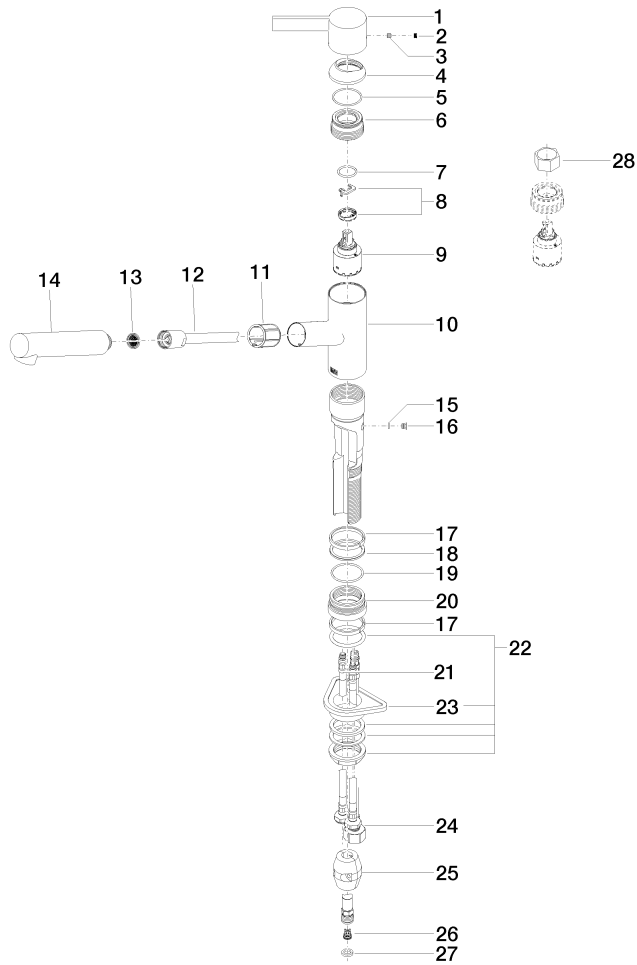

33 840 760

- 220mm projection
- pivotable spout 130°
- air-enriched flow
- height of mixer 167 mm
- height up to aerator 145 mm
- hole diameter 35 mm
- fabric braided hose 1500 mm
- max. flow 8 l/min at 3 bar flow pressure
- lead-free
- This product can help a building meet the requirements of Green Building Rating Systems, e.g. LEED®, BREEAM®, DGNB

Flow rate chart

Certificates

ETA_20612.

GDV_0400282.

LGA_19871.

Belgaqua_22_277_2
7_3.

33 840 760

Parts for other finishes can be found here: [Chrome](#)

33 840 760

Spare parts list

No.	Item Number	Name	Quantity used	Delivery time
1	09 20 76 001-99	handle	1	30
2	90 31 20 109 00 90	plug	1	2
3	90 31 11 030 00 90	pin	1	2
4	09 28 30 012-99	cover	1	30
5	09 14 10 102 90	seal	1	2
6	09 24 04 270 90	nut	1	2
7	09 14 10 031 90	seal	1	2
8	90 28 10 148 00 90	accessories	1	2
9	90 15 05 064 00 90	cartridge	1	2
10	09 19 76 001-99	sleeve	1	30
11	09 18 40 099 90	sleeve	1	2
12	90 30 02 062 00-99	hose	1	30
13	09 23 01 039 90	sieve	1	2
14	04 12 11 106 00-99	shower	1	30
15	09 14 10 001 90	seal	1	2
16	09 30 30 113 20 90	screw	1	2
17	09 14 15 029 90	ring	2	2
18	09 28 10 144 90	ring	1	2
19	09 14 10 034 90	seal	1	2
20	09 27 76 001-99	rosette	1	30
21	04 30 04 100 00 90	hose	2	2
22	04 23 10 044 02 90	fixing set	1	2
23	09 18 40 090 90	sleeve	1	2
24	04 30 04 029 00 90	hose	1	2
25	04 21 50 005 00 90	accessories	1	2
26	09 23 01 131 90	back-flow preventer	1	2
27	90 14 20 019 00 90	seal	1	2
28	90 30 09 031 00 90	key	1	2