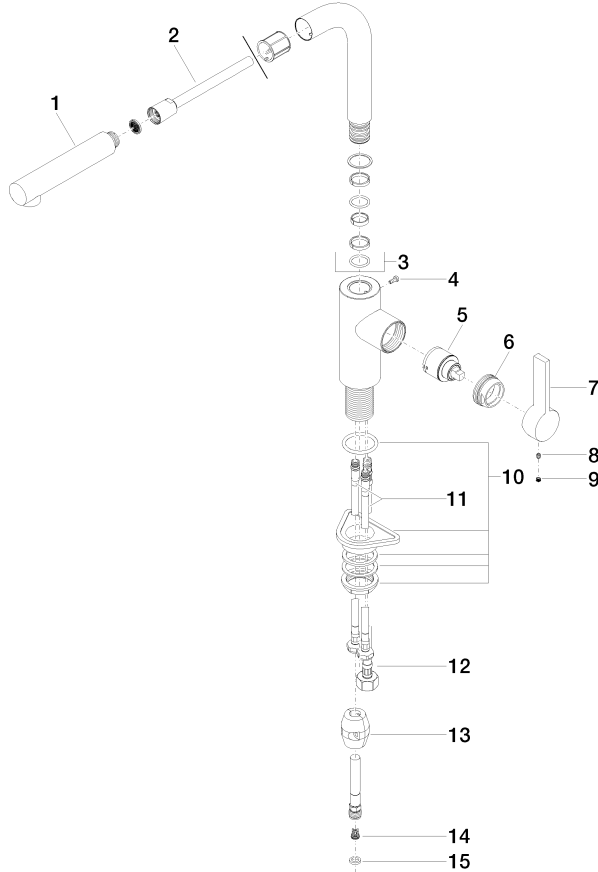

33 840 790

- 235mm projection
- pivotable spout 360°
- air-enriched flow
- height of mixer 337 mm
- height up to aerator 300 mm
- hole diameter 35 mm
- fabric braided hose 1500 mm
- max. flow 8.8 l/min at 3 bar flow pressure
- lead-free
- This product can help a building meet the requirements of Green Building Rating Systems, e.g. LEED®, BREEAM®, DGNB

33 840 790

**Flow rate chart**

**Certificates**

GDV\_0400282.

LGA\_19872.

Belgaqua\_22\_277\_2  
7.3.

33 840 790

Parts for other finishes can be found here: [Chrome](#)

### Spare parts list

No.	Item Number	Name	Quantity used	Delivery time
1	04 12 11 106 00-46	shower	1	30
2	90 30 02 062 00-46	hose	1	-
Spare part can no longer be ordered, please order the replacement item				
3	90 28 22 186 00-46	spout	1	30
4	09 30 30 054 90	screw	1	2
5	90 15 05 045 00 90	cartridge	1	2
6	09 24 04 141-46	nut	1	30
7	09 20 79 040-46	handle	1	30
8	90 31 11 030 00 90	pin	1	2
9	90 31 20 109 00 90	plug	1	2
10	04 23 10 044 02 90	fixing set	1	2
11	04 30 04 104 00 90	hose	2	2
12	04 30 04 029 00 90	hose	1	2
13	04 21 50 005 00 90	accessories	1	2
14	09 23 01 131 90	back-flow preventer	1	2
15	90 14 20 019 00 90	seal	1	2