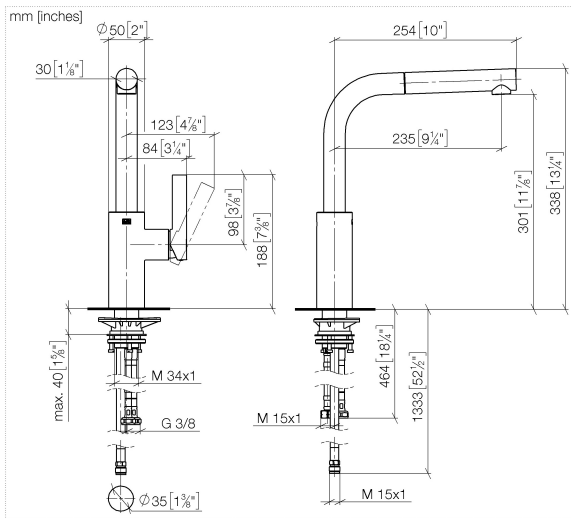

33 840 790

- 235mm projection
- pivotable spout 360°
- air-enriched flow
- height of mixer 337 mm
- height up to aerator 300 mm
- hole diameter 35 mm
- fabric braided hose 1500 mm
- max. flow 8.8 l/min at 3 bar flow pressure
- lead-free
- This product can help a building meet the requirements of Green Building Rating Systems, e.g. LEED®, BREEAM®, DGNB

33 840 790

**Flow rate chart**

**Certificates**

GDV\_0400282.

LGA\_19872.

Belgaqua\_22\_277\_2  
7.3.

33 840 790

Parts for other finishes can be found here: [Chrome](#)

### Spare parts list

No.	Item Number	Name	Quantity used	Delivery time
1	04 12 11 106 00-46	shower	1	30
2	90 30 02 062 00-46	hose	1	-
Spare part can no longer be ordered, please order the replacement item				
3	90 28 22 186 00-46	spout	1	30
4	09 30 30 054 90	screw	1	2
5	90 15 05 045 00 90	cartridge	1	2
6	09 24 04 141-46	nut	1	30
7	09 20 79 040-46	handle	1	30
8	90 31 11 030 00 90	pin	1	2
9	90 31 20 109 00 90	plug	1	2
10	04 23 10 044 02 90	fixing set	1	2
11	04 30 04 104 00 90	hose	2	2
12	04 30 04 029 00 90	hose	1	2
13	04 21 50 005 00 90	accessories	1	2
14	09 23 01 131 90	back-flow preventer	1	2
15	90 14 20 019 00 90	seal	1	2