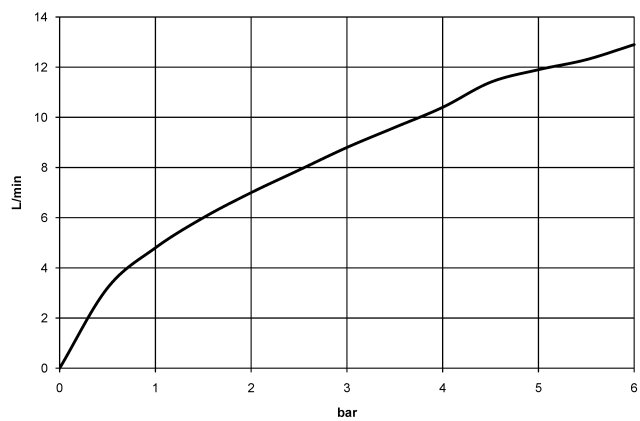

Flow rate chart

Certificates

GDV_0400282.

LGA_19872.

Belgaqua_22_277_2
7.3.