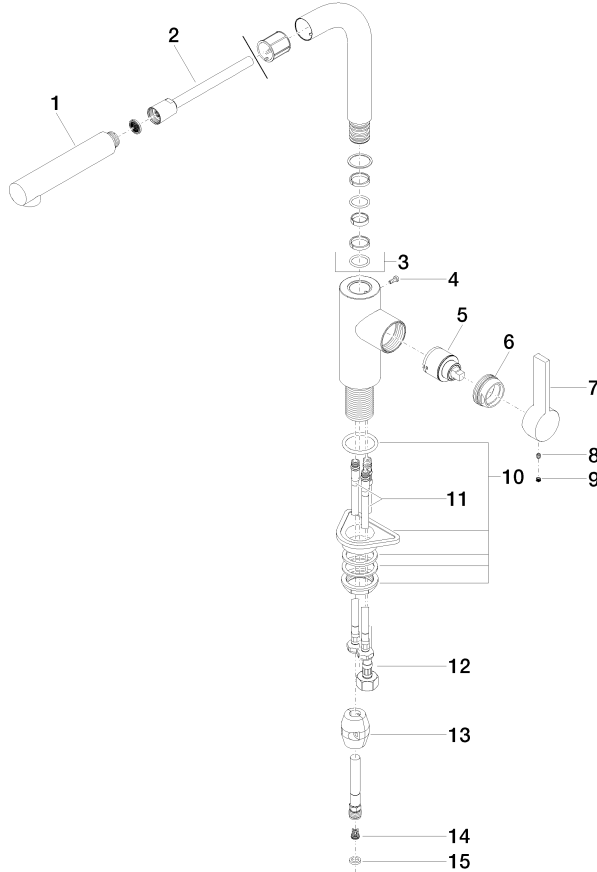

33 840 790

- 235mm projection
- pivotable spout 360°
- air-enriched flow
- height of mixer 337 mm
- height up to aerator 300 mm
- hole diameter 35 mm
- fabric braided hose 1500 mm
- max. flow 8.8 l/min at 3 bar flow pressure
- lead-free
- This product can help a building meet the requirements of Green Building Rating Systems, e.g. LEED®, BREEAM®, DGNB

**Recommended miscellaneous**

**Dispenser without rosette -  
Brushed Dark Platinum**

82 424 970-99

**Recommended miscellaneous**

**Strainer waste with control handle -  
Brushed Dark Platinum**

10 712 970-99

33 840 790

Parts for other finishes can be found here: [Chrome](#)

**Spare parts list**

No.	Item Number	Name	Quantity used	Delivery time
1	04 12 11 106 00-99	shower	1	30
2	90 30 02 062 00-99	hose	1	30
3	90 28 22 186 00-99	spout	1	30
4	09 30 30 054 90	screw	1	2
5	90 15 05 045 00 90	cartridge	1	2
6	09 24 04 141-99	nut	1	30
7	09 20 79 040-99	handle	1	30
8	90 31 11 030 00 90	pin	1	2
9	90 31 20 109 00 90	plug	1	2
10	04 23 10 044 02 90	fixing set	1	2
11	04 30 04 104 00 90	hose	2	2
12	04 30 04 029 00 90	hose	1	2
13	04 21 50 005 00 90	accessories	1	2
14	09 23 01 131 90	back-flow preventer	1	2
15	90 14 20 019 00 90	seal	1	2