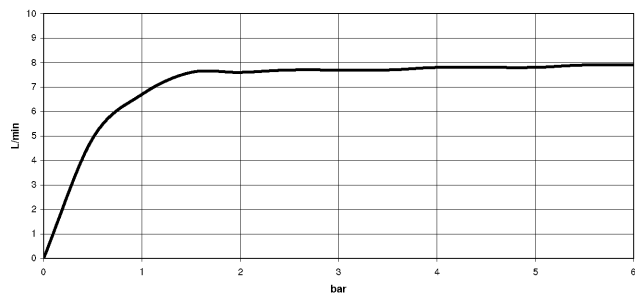

Flow rate chart

Certificates

LGA_28655.   Belgaqua_21-027-   GDV_0400282.
27_3.