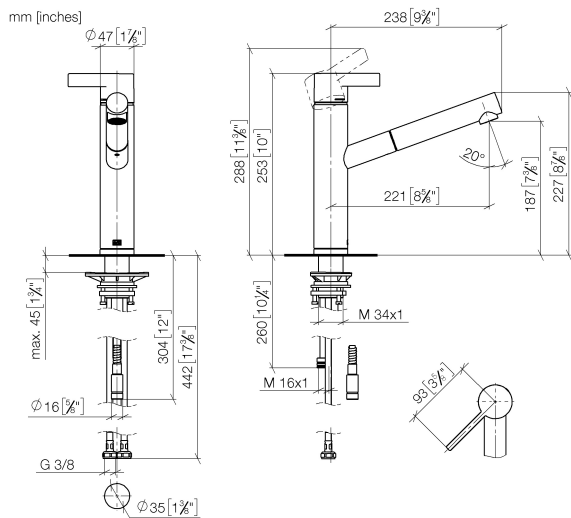

33 845 760

- 220mm projection
- pivotable spout 130°
- air-enriched flow
- height of mixer 288 mm
- height up to aerator 187 mm
- hole diameter 35 mm
- 1600mm metal shower hose
- max. flow 10 l/min at 3 bar flow pressure
- lead-free
- This product can help a building meet the requirements of Green Building Rating Systems, e.g. LEED®, BREEAM®, DGNB

33 845 760

**Flow rate chart**

**Certificates**

LGA\_28655.      Belgaqua\_21-027-      GDV\_0400282.  
27\_3.

33 845 760

Parts for other finishes can be found here: [Chrome](#)

33 845 760

Spare parts list

No.	Item Number	Name	Quantity used	Delivery time
1	09 20 76 001-99	handle	1	30
2	90 31 20 109 00 90	plug	1	2
3	90 31 11 030 00 90	pin	1	2
4	09 28 30 012-99	cover	1	30
5	09 14 10 102 90	seal	1	2
6	09 24 04 270 90	nut	1	2
7	90 28 10 148 00 90	accessories	1	2
8	90 15 05 064 00 90	cartridge	1	2
9	04 30 02 121 00-85	hose	1	30
10	90 24 03 255 00-99	sleeve	1	30
11	09 23 01 039 90	sieve	1	2
12	04 12 11 106 00-99	shower	1	30
13	09 14 15 029 90	ring	1	2
14	09 28 10 144 90	ring	1	2
15	09 14 10 034 90	seal	1	2
16	09 27 76 001-99	rosette	1	30
17	09 14 10 036 90	seal	1	2
18	04 30 04 098 00 90	hose	2	60
19	04 30 11 040 00 90	fixing set	1	2
20	04 28 20 067 00 90	pipe	1	2
21	04 21 50 010 00 90	accessories	1	2
22	09 30 03 038 90	hose	1	2
23	90 24 03 253 00 90	adaptor	1	2
24	90 30 09 031 00 90	key	1	2